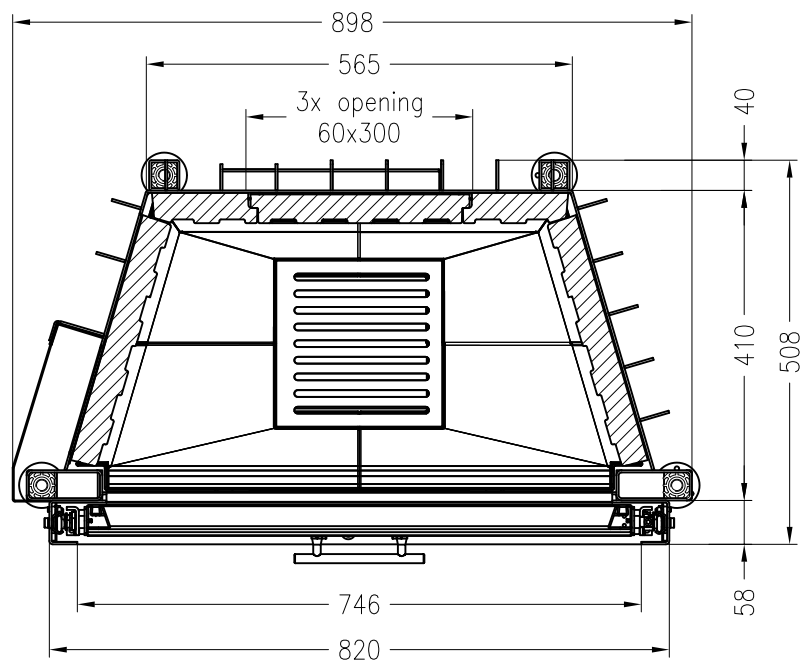

Fireplace insert Varia Sh-4S

elevating door

Linear 4S

as at: 11/2010

front view
M~1:20

side view
M~1:20

horizontal section
M~1:10

All representations and drawings are protected by applicable copyright laws.
Utilisation or publication, including individual details, only with our written approval.
Technical data subject to change. Errors and omissions excepted.

Fireplace insert Varia Sh-3S

elevating door

Linear 3S

as at: 11/2010

front view
M~1:20

side view
M~1:20

horizontal section
M~1:10

All representations and drawings are protected by applicable copyright laws.
Utilisation or publication, including individual details, only with our written approval.
Technical data subject to change. Errors and omissions excepted.