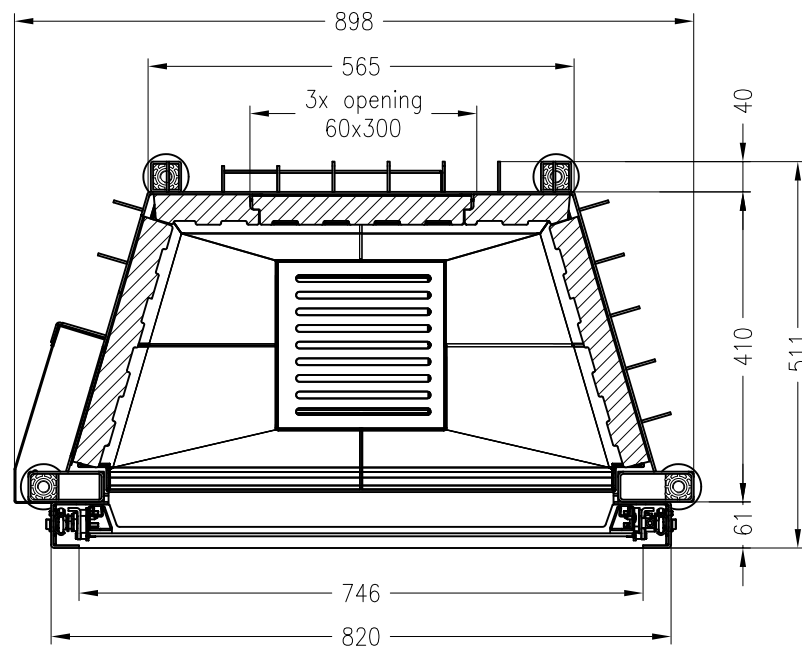

Fireplace insert Varia Sh-4S

elevating door

Linear 4S

as at: 11/2010

front view
M~1:20

side view
M~1:20

horizontal section
M~1:10

All representations and drawings are protected by applicable copyright laws.
Utilisation or publication, including individual details, only with our written approval.
Technical data subject to change. Errors and omissions excepted.

Fireplace insert Varia Sh-3S

elevating door

Linear 3S

as at: 11/2010

front view
M~1:20

side view
M~1:20

horizontal section
M~1:10

All representations and drawings are protected by applicable copyright laws.
Utilisation or publication, including individual details, only with our written approval.
Technical data subject to change. Errors and omissions excepted.