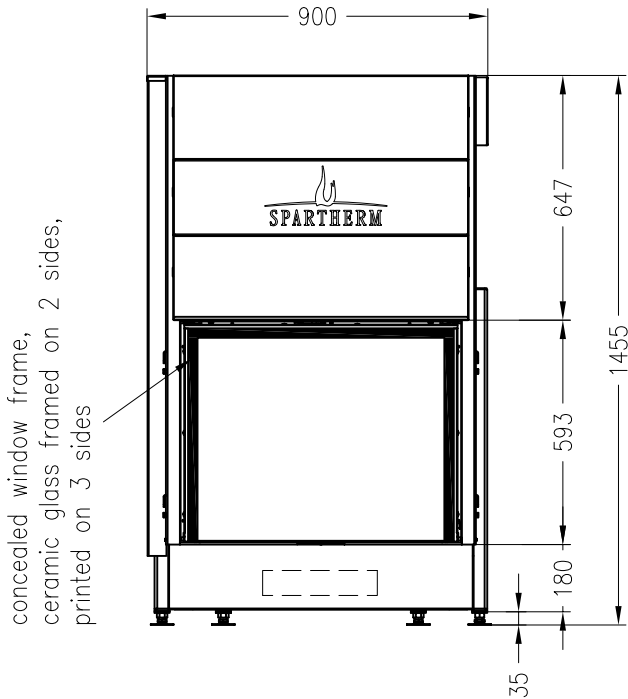

Fireplace insert Varia Sh-4S

elevating door

Linear 4S

as at: 11/2010

front view
M~1:20

side view
M~1:20

horizontal section
M~1:10

All representations and drawings are protected by applicable copyright laws.
Utilisation or publication, including individual details, only with our written approval.
Technical data subject to change. Errors and omissions excepted.

Fireplace insert Varia Sh-3S

elevating door

Linear 3S

as at: 11/2010

front view
M~1:20

side view
M~1:20

horizontal section
M~1:10

All representations and drawings are protected by applicable copyright laws.
Utilisation or publication, including individual details, only with our written approval.
Technical data subject to change. Errors and omissions excepted.