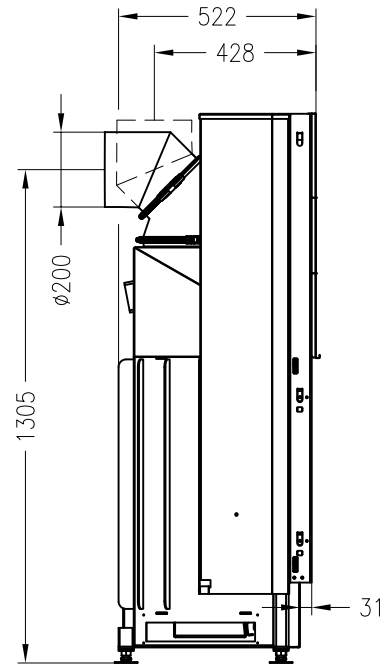

Fireplace insert Varia Sh-4S

elevating door

Linear 4S

as at: 11/2010

front view
M~1:20

side view
M~1:20

horizontal section
M~1:10

All representations and drawings are protected by applicable copyright laws.
Utilisation or publication, including individual details, only with our written approval.
Technical data subject to change. Errors and omissions excepted.

Fireplace insert Varia Sh-3S

elevating door

Linear 3S

as at: 11/2010

front view
M~1:20

side view
M~1:20

horizontal section
M~1:10

All representations and drawings are protected by applicable copyright laws.
Utilisation or publication, including individual details, only with our written approval.
Technical data subject to change. Errors and omissions excepted.