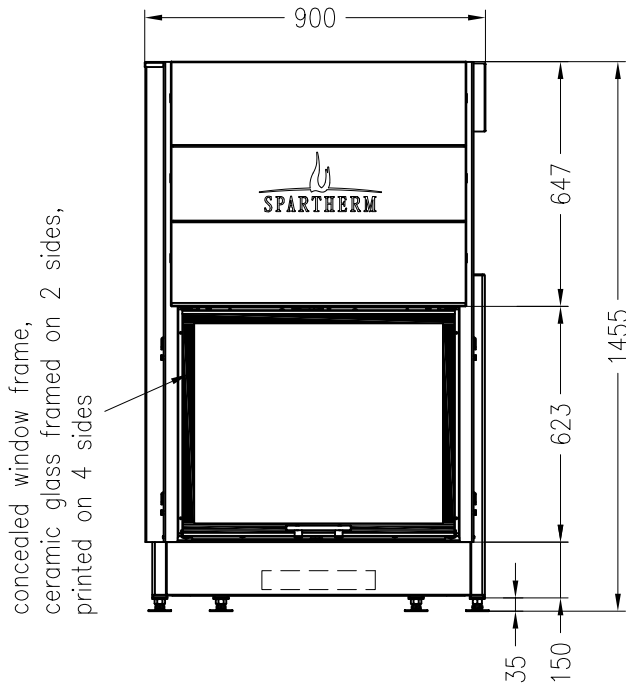

Fireplace insert Varia Sh-4S

elevating door

Linear 4S

as at: 11/2010

front view
M~1:20

side view
M~1:20

horizontal section
M~1:10

All representations and drawings are protected by applicable copyright laws.
Utilisation or publication, including individual details, only with our written approval.
Technical data subject to change. Errors and omissions excepted.

Fireplace insert Varia Sh-3S

elevating door

Linear 3S

as at: 11/2010

front view
M~1:20

side view
M~1:20

horizontal section
M~1:10

All representations and drawings are protected by applicable copyright laws.
Utilisation or publication, including individual details, only with our written approval.
Technical data subject to change. Errors and omissions excepted.