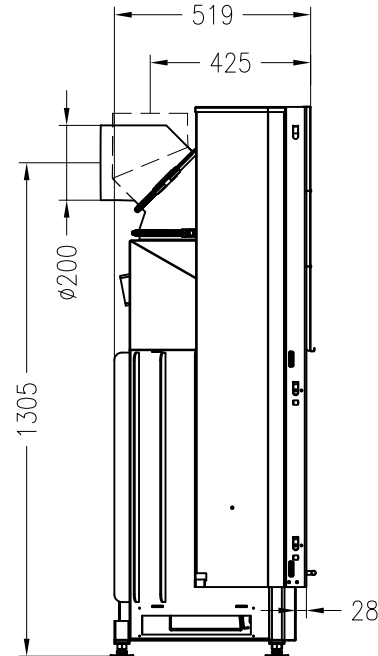

Fireplace insert Varia Sh-4S

elevating door

Linear 4S

as at: 11/2010

front view
M~1:20

side view
M~1:20

horizontal section
M~1:10

All representations and drawings are protected by applicable copyright laws.
Utilisation or publication, including individual details, only with our written approval.
Technical data subject to change. Errors and omissions excepted.

Fireplace insert Varia Sh-3S

elevating door

Linear 3S

as at: 11/2010

front view
M~1:20

side view
M~1:20

horizontal section
M~1:10

All representations and drawings are protected by applicable copyright laws.
Utilisation or publication, including individual details, only with our written approval.
Technical data subject to change. Errors and omissions excepted.