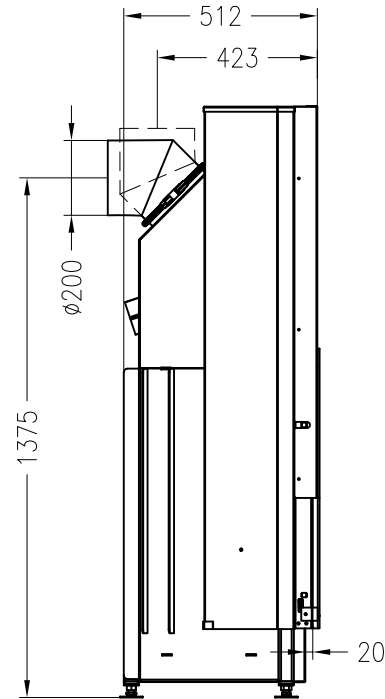

# Fireplace insert Varia SRh

elevating door

Prestige  
as at: 11/2010

front view  
M~1:20

side view  
M~1:20

horizontal section  
M~1:10

All representations and drawings are protected by applicable copyright laws.  
Utilisation or publication, including individual details, only with our written approval.  
Technical data subject to change. Errors and omissions excepted.