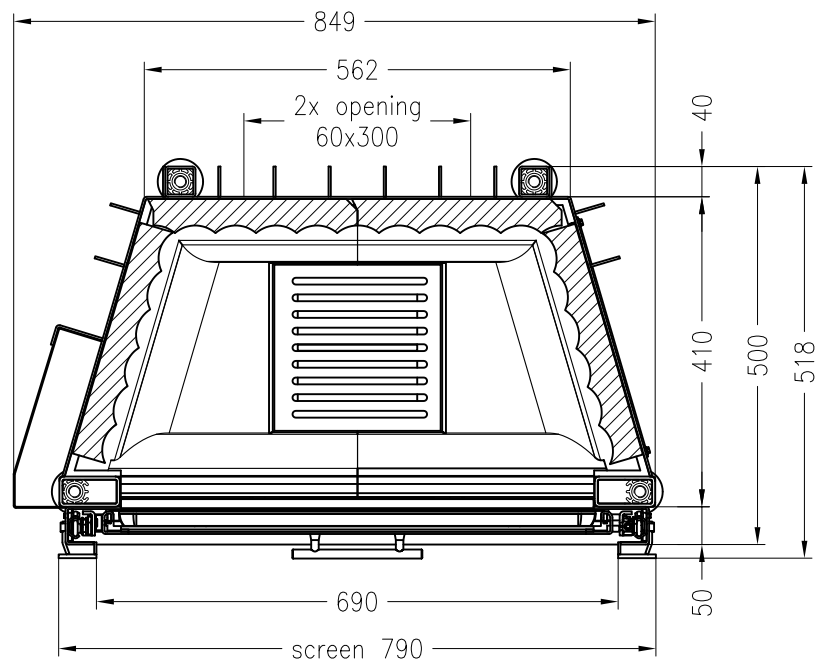

# Fireplace insert Varia SRh

elevating door

Prestige  
as at: 11/2010

front view  
M~1:20

side view  
M~1:20

horizontal section  
M~1:10

All representations and drawings are protected by applicable copyright laws.  
Utilisation or publication, including individual details, only with our written approval.  
Technical data subject to change. Errors and omissions excepted.