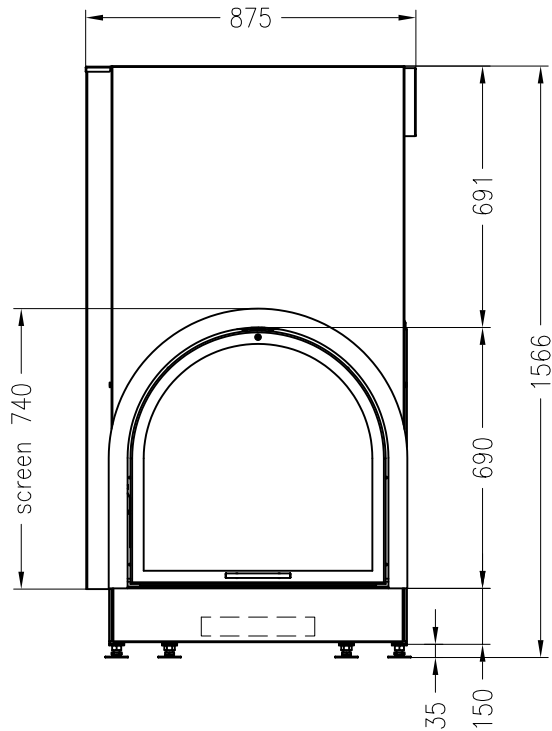

# Fireplace insert Varia SRh

elevating door

Prestige  
as at: 11/2010

front view  
M~1:20

side view  
M~1:20

horizontal section  
M~1:10

All representations and drawings are protected by applicable copyright laws.  
Utilisation or publication, including individual details, only with our written approval.  
Technical data subject to change. Errors and omissions excepted.