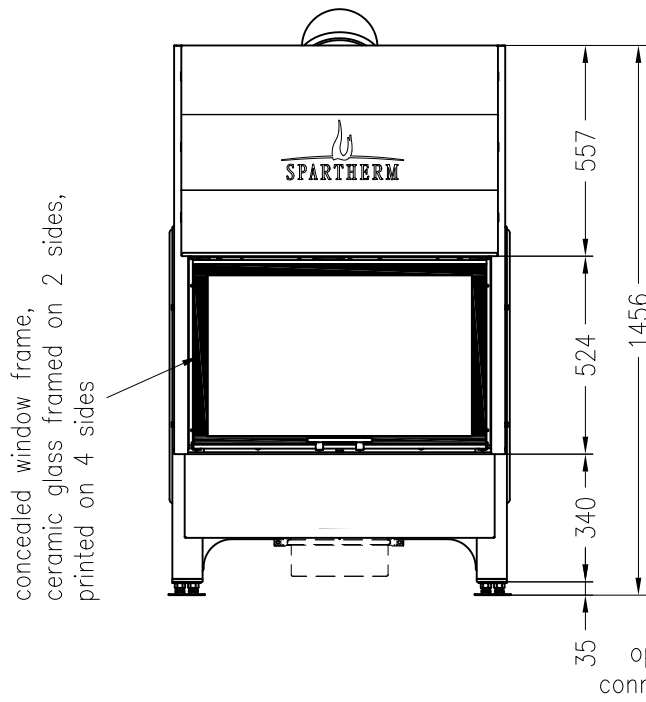

Fireplace insert Varia M-80h-4S / M-100h-4S

elevating door

Linear 4S

as at: 11/2010

front view
M~1:20

side view
M~1:20

horizontal section
M~1:10

fireplace insert	size A	size B	size C	size D
Varia M-80h-4S	802	876	820	900
Varia M-100h-4S	1006	1080	1025	1105