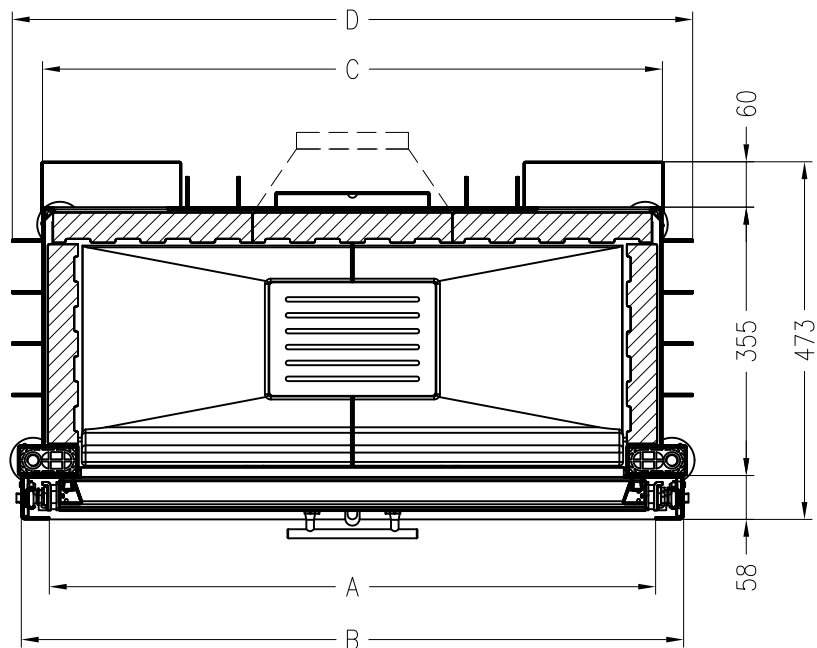

Fireplace insert Varia M-80h-4S / M-100h-4S

elevating door

Linear 4S

as at: 11/2010

front view
M~1:20

side view
M~1:20

horizontal section
M~1:10

fireplace insert	size A	size B	size C	size D
Varia M-80h-4S	802	876	820	900
Varia M-100h-4S	1006	1080	1025	1105