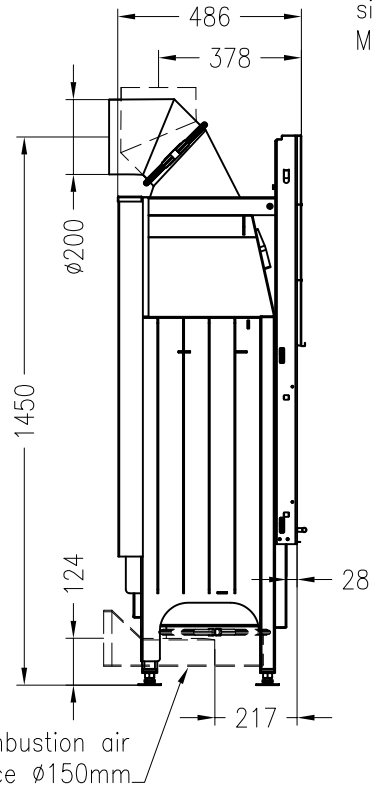

Fireplace insert Varia M-80h-4S / M-100h-4S

elevating door

Linear 4S

as at: 11/2010

front view
M~1:20

side view
M~1:20

horizontal section
M~1:10

fireplace insert	size A	size B	size C	size D
Varia M-80h-4S	802	876	820	900
Varia M-100h-4S	1006	1080	1025	1105