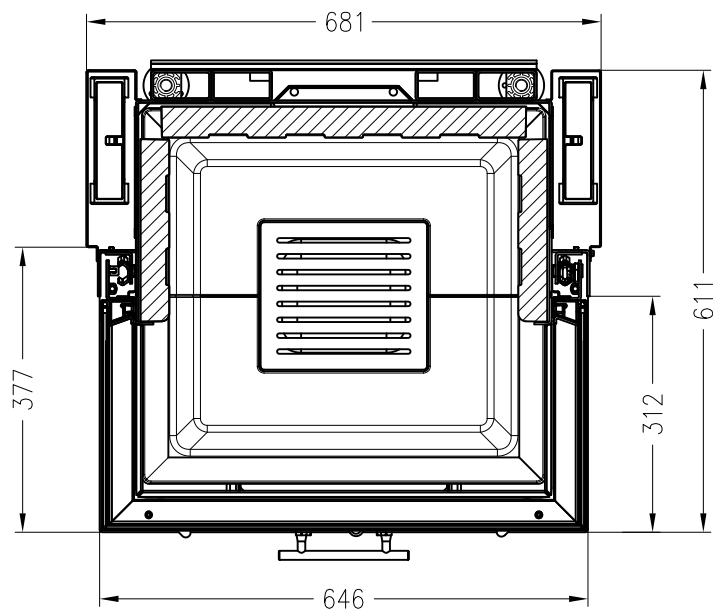

Fireplace insert Varia Ch-4S (glass 3 pieces) elevating door

Linear 4S
as at: 07/2012

front view
M~1:20

side view
M~1:20

horizontal section
M~1:10

All representations and drawings are protected by applicable copyright laws.
Utilisation or publication, including individual details, only with our written approval.
Technical data subject to change. Errors and omissions excepted.