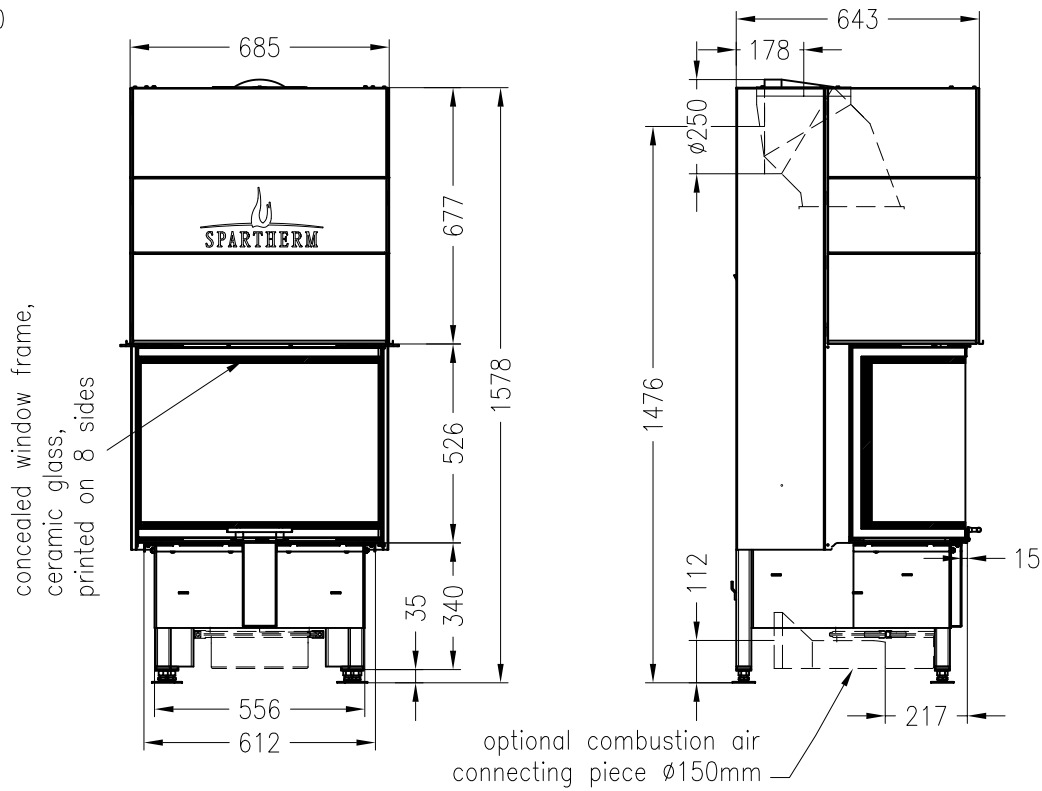

Fireplace insert Varia Ch-4S (glass 3 pieces) elevating door

Linear 4S
as at: 07/2012

front view
M~1:20

side view
M~1:20

horizontal section
M~1:10

All representations and drawings are protected by applicable copyright laws.
Utilisation or publication, including individual details, only with our written approval.
Technical data subject to change. Errors and omissions excepted.