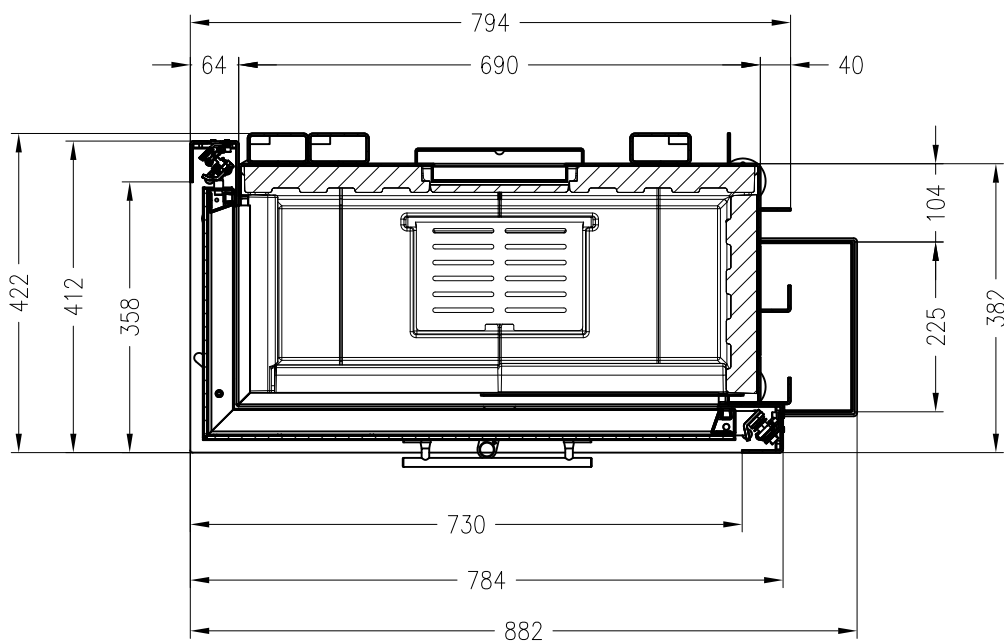

# Fireplace insert Varia AS-2Lh-4S (glass 2 pieces) elevating door

Linear 4S  
as at: 11/2010

side view  
M~1:20

front view  
M~1:20

side view  
M~1:20

horizontal section  
M~1:10

All representations and drawings are protected by applicable copyright laws.  
Utilisation or publication, including individual details, only with our written approval.  
Technical data subject to change. Errors and omissions excepted.