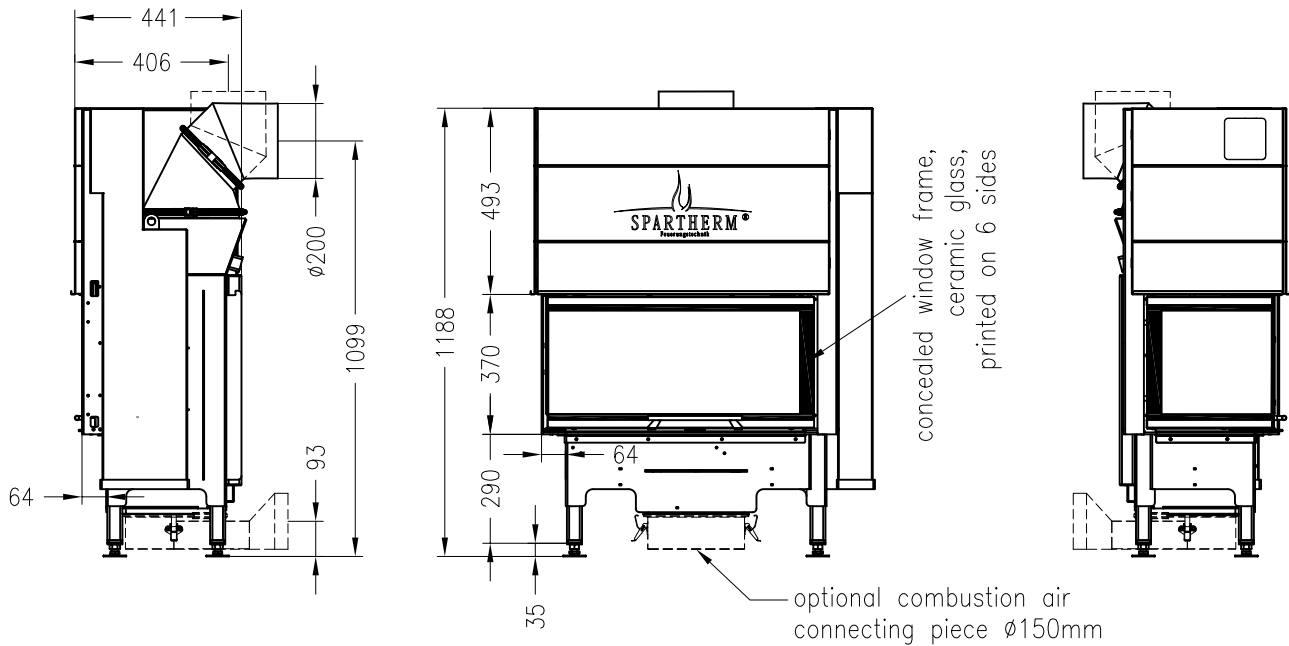

# Fireplace insert Varia AS-2Lh-4S (glass 2 pieces) elevating door

Linear 4S  
as at: 11/2010

side view  
M~1:20

front view  
M~1:20

side view  
M~1:20

horizontal section  
M~1:10

All representations and drawings are protected by applicable copyright laws.  
Utilisation or publication, including individual details, only with our written approval.  
Technical data subject to change. Errors and omissions excepted.