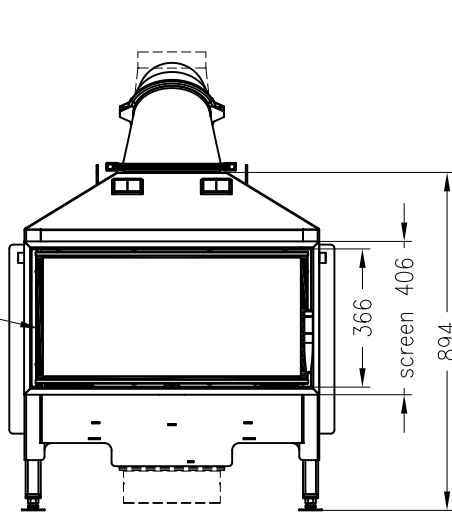

Fireplace insert Varia AS-4S-2

hinged door

Linear 2

as at: 12/2012

front view
M~1:20

side view
M~1:20

concealed window frame,
ceramic glass framed on 2 sides,
printed on 4 sides

optional combustion air
connecting piece $\varnothing 150\text{mm}$

horizontal section
M~1:10

All representations and drawings are protected by applicable copyright laws.
Utilisation or publication, including individual details, only with our written approval.
Technical data subject to change. Errors and omissions excepted.