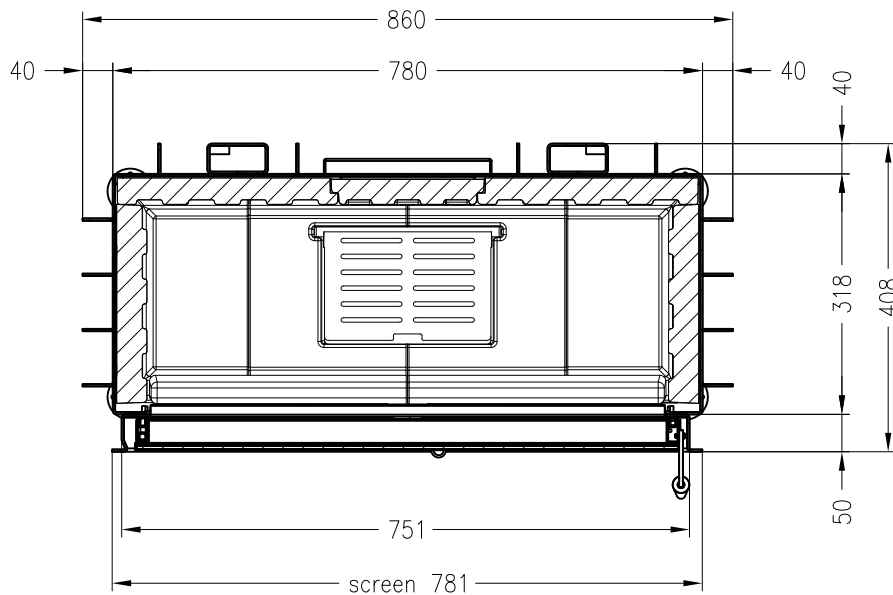

All representations and drawings are protected by applicable copyright laws.
Utilisation or publication, including individual details, only with our written approval.
Technical data subject to change. Errors and omissions excepted.