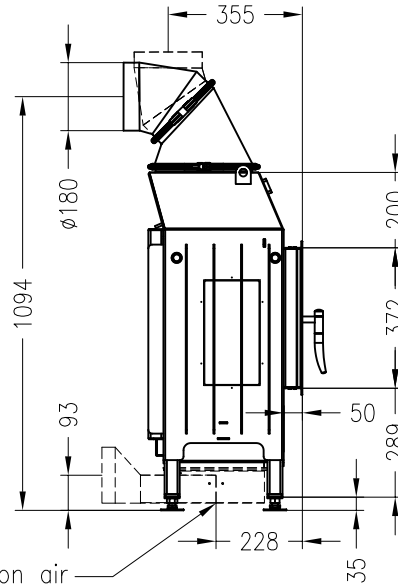

Fireplace insert Varia AS-4S-2

hinged door

Linear 2

as at: 12/2012

front view
M~1:20

side view
M~1:20

concealed window frame,
ceramic glass framed on 2 sides,
printed on 4 sides

optional combustion air
connecting piece $\varnothing 150\text{mm}$

horizontal section
M~1:10

All representations and drawings are protected by applicable copyright laws.
Utilisation or publication, including individual details, only with our written approval.
Technical data subject to change. Errors and omissions excepted.