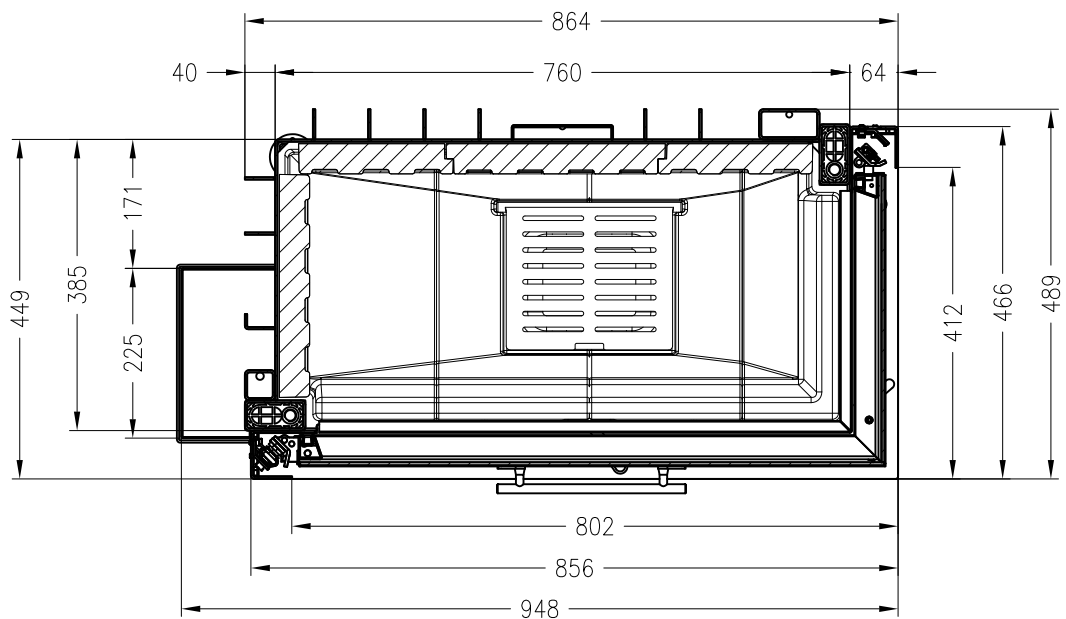

Fireplace insert Varia 2R-80h-4S (glass 2 pieces) elevating door

Linear 4S
as at: 12/2012

front view
M~1:20

side view
M~1:20

horizontal section
M~1:10

All representations and drawings are protected by applicable copyright laws.
Utilisation or publication, including individual details, only with our written approval.
Technical data subject to change. Errors and omissions excepted.