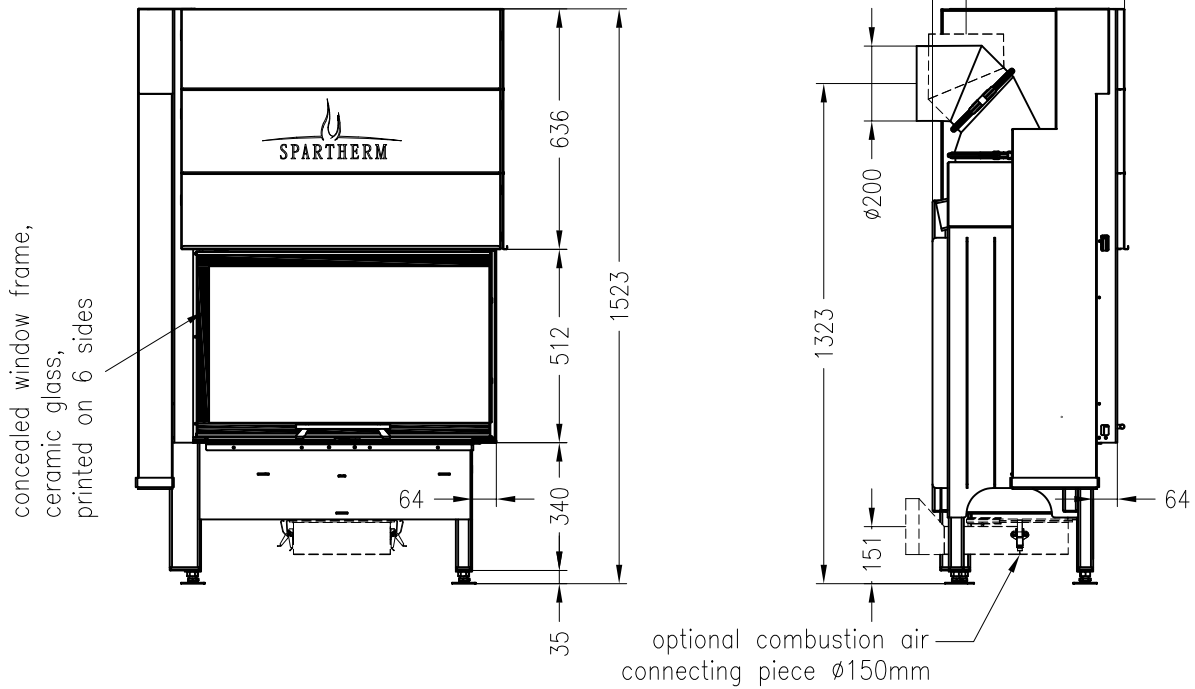

Fireplace insert Varia 2R-80h-4S (glass 2 pieces) elevating door

Linear 4S
as at: 12/2012

front view
M~1:20

side view
M~1:20

horizontal section
M~1:10

All representations and drawings are protected by applicable copyright laws.
Utilisation or publication, including individual details, only with our written approval.
Technical data subject to change. Errors and omissions excepted.