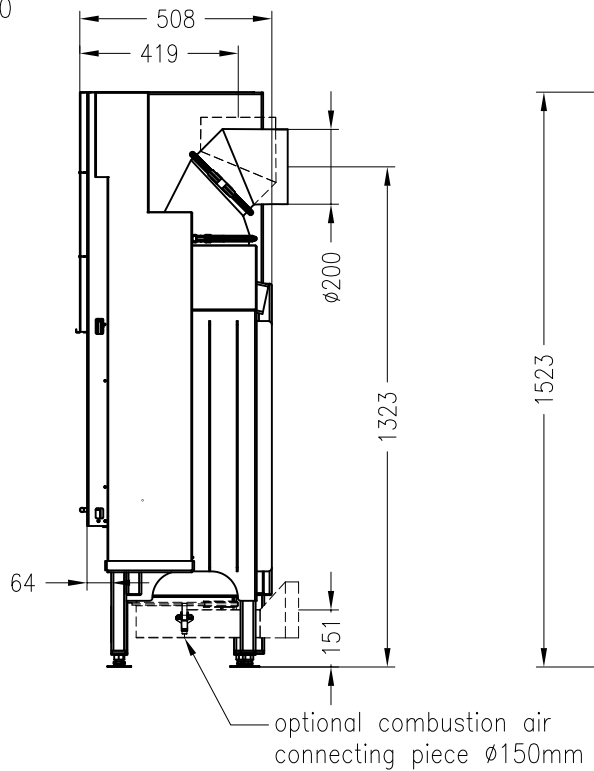

Fireplace insert Varia 2L-80h-4S (glass 2 pieces) elevating door

Linear 4S
as at: 12/2012

side view
M~1:20

front view
M~1:20

horizontal section
M~1:10

All representations and drawings are protected by applicable copyright laws.
Utilisation or publication, including individual details, only with our written approval.
Technical data subject to change. Errors and omissions excepted.