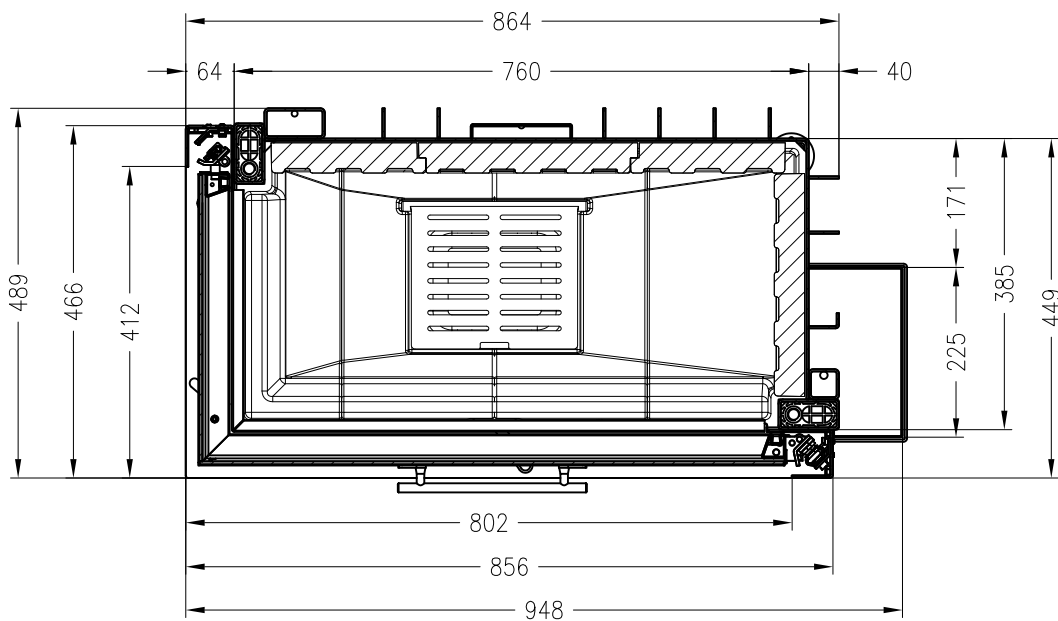

Fireplace insert Varia 2L-80h-4S (glass 2 pieces) elevating door

Linear 4S
as at: 12/2012

side view
M~1:20

front view
M~1:20

horizontal section
M~1:10

All representations and drawings are protected by applicable copyright laws.
Utilisation or publication, including individual details, only with our written approval.
Technical data subject to change. Errors and omissions excepted.