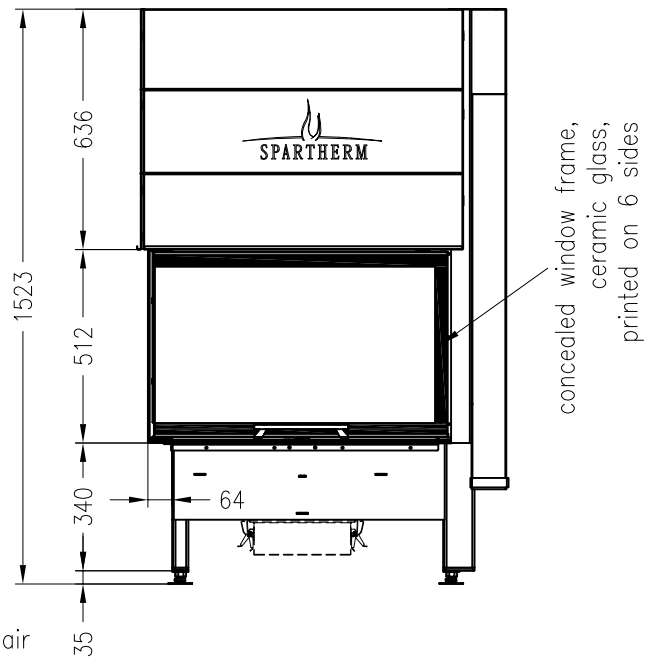

Fireplace insert Varia 2L-80h-4S (glass 2 pieces) elevating door

Linear 4S
as at: 12/2012

side view
M~1:20

front view
M~1:20

horizontal section
M~1:10

All representations and drawings are protected by applicable copyright laws.
Utilisation or publication, including individual details, only with our written approval.
Technical data subject to change. Errors and omissions excepted.