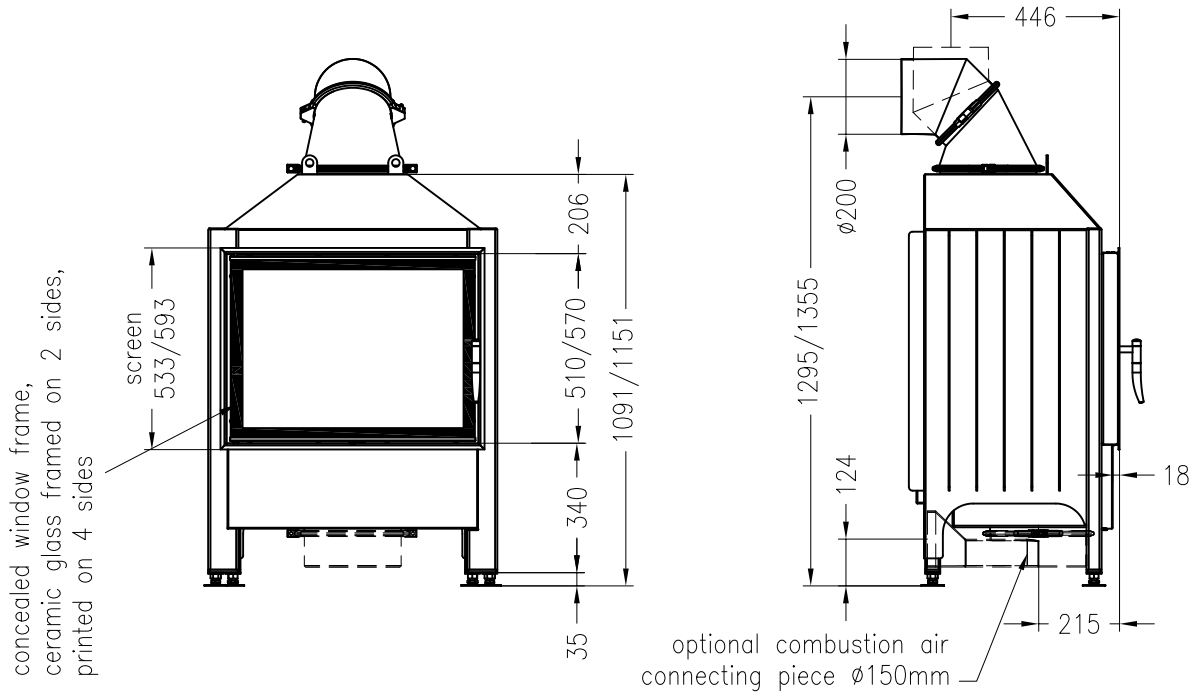

# Fireplace insert Varia 1V-4S

hinged door

## Linear 4S

as at: 11/2010

front view  
M~1:20

side view  
M~1:20

horizontal section  
M~1:10

All representations and drawings are protected by applicable copyright laws.  
Utilisation or publication, including individual details, only with our written approval.  
Technical data subject to change. Errors and omissions excepted.