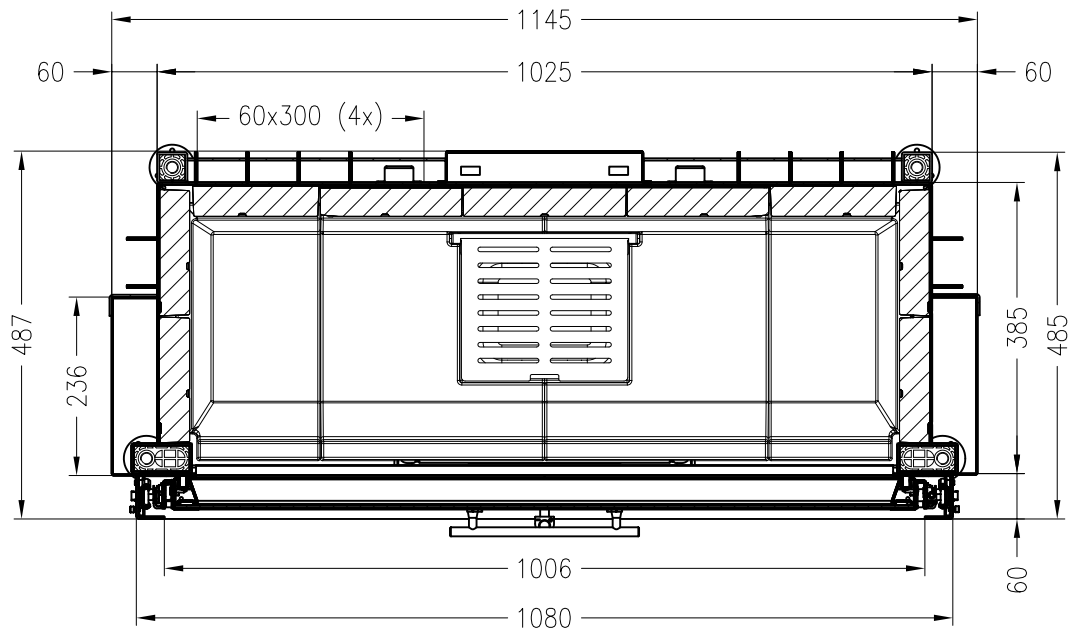

Fireplace insert Varia 1V-100h-4S

elevating door

Linear 4S

as at: 05/2014

front view
M~1:20

side view
M~1:20

horizontal section
M~1:10

All representations and drawings are protected by applicable copyright laws.
Utilisation or publication, including individual details, only with our written approval.
Technical data subject to change. Errors and omissions excepted.

Fireplace insert Varia 1V-100h

elevating door

Prestige
as at: 05/2014

front view
M~1:20

side view
M~1:20

horizontal section
M~1:10

All representations and drawings are protected by applicable copyright laws.
Utilisation or publication, including individual details, only with our written approval.
Technical data subject to change. Errors and omissions excepted.