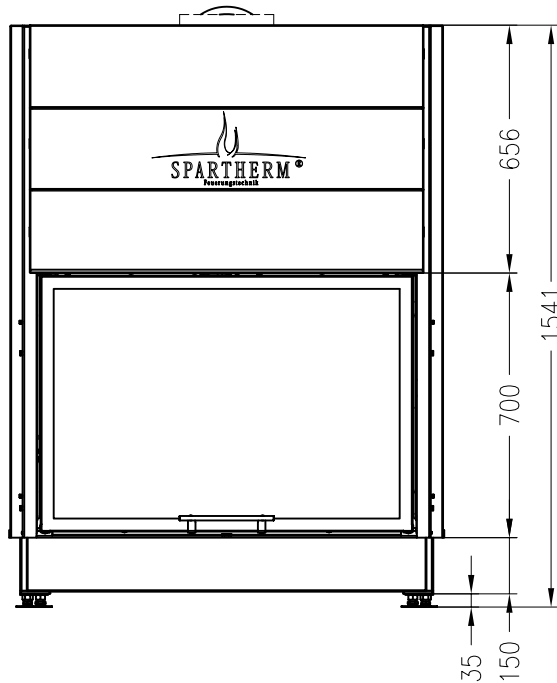

Fireplace insert Varia 1V-100h-4S

elevating door

Linear 4S

as at: 05/2014

front view
M~1:20

side view
M~1:20

horizontal section
M~1:10

All representations and drawings are protected by applicable copyright laws.
Utilisation or publication, including individual details, only with our written approval.
Technical data subject to change. Errors and omissions excepted.

Fireplace insert Varia 1V-100h

elevating door

Prestige
as at: 05/2014

front view
M~1:20

side view
M~1:20

horizontal section
M~1:10

All representations and drawings are protected by applicable copyright laws.
Utilisation or publication, including individual details, only with our written approval.
Technical data subject to change. Errors and omissions excepted.