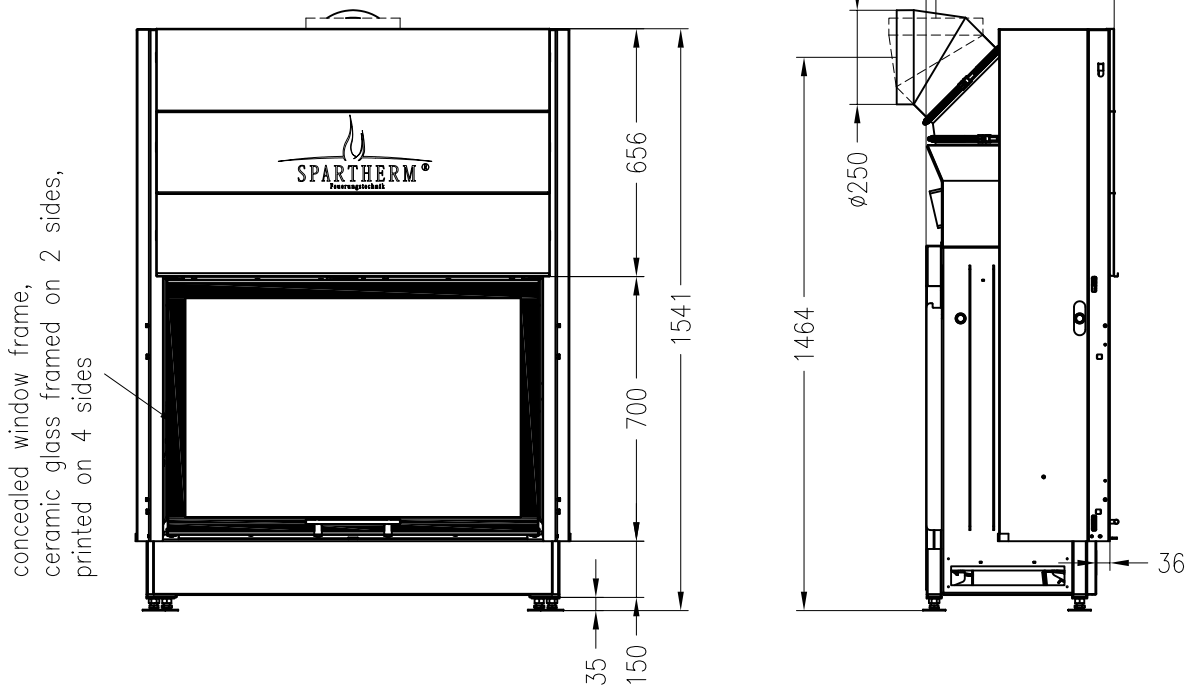

Fireplace insert Varia 1V-100h-4S

elevating door

Linear 4S

as at: 05/2014

front view
M~1:20

side view
M~1:20

horizontal section
M~1:10

All representations and drawings are protected by applicable copyright laws.
Utilisation or publication, including individual details, only with our written approval.
Technical data subject to change. Errors and omissions excepted.

Fireplace insert Varia 1V-100h

elevating door

Prestige
as at: 05/2014

front view
M~1:20

side view
M~1:20

horizontal section
M~1:10

All representations and drawings are protected by applicable copyright laws.
Utilisation or publication, including individual details, only with our written approval.
Technical data subject to change. Errors and omissions excepted.