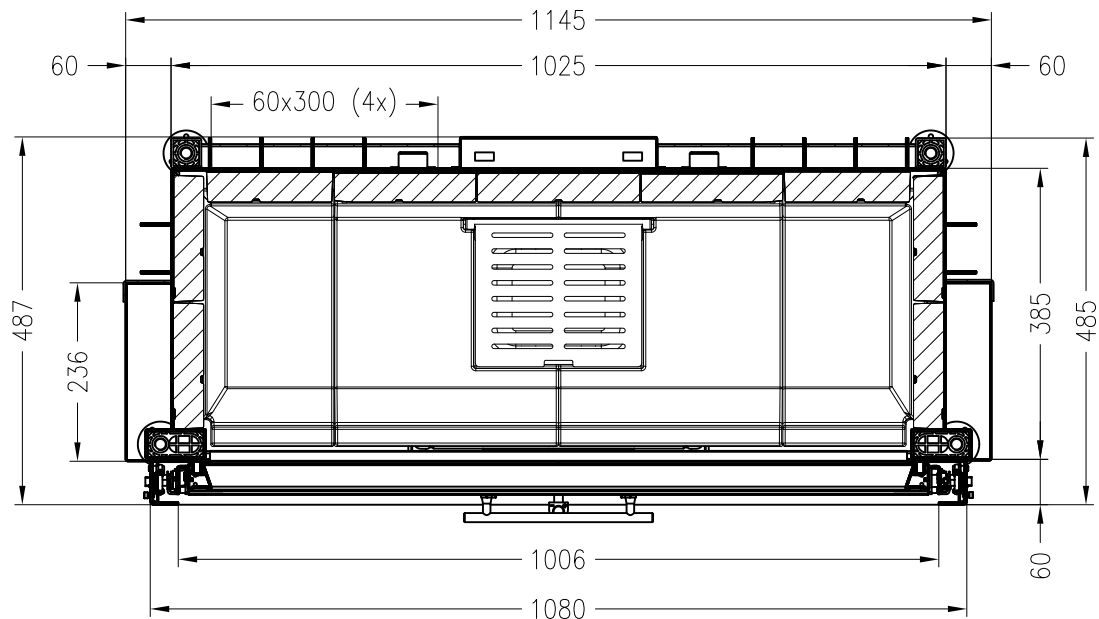

Fireplace insert Varia 1V-100h-4S

elevating door

Linear 4S

as at: 05/2014

front view
M~1:20

side view
M~1:20

horizontal section
M~1:10

All representations and drawings are protected by applicable copyright laws.
Utilisation or publication, including individual details, only with our written approval.
Technical data subject to change. Errors and omissions excepted.

Fireplace insert Varia 1V-100h

elevating door

Prestige
as at: 05/2014

front view
M~1:20

side view
M~1:20

horizontal section
M~1:10

All representations and drawings are protected by applicable copyright laws.
Utilisation or publication, including individual details, only with our written approval.
Technical data subject to change. Errors and omissions excepted.