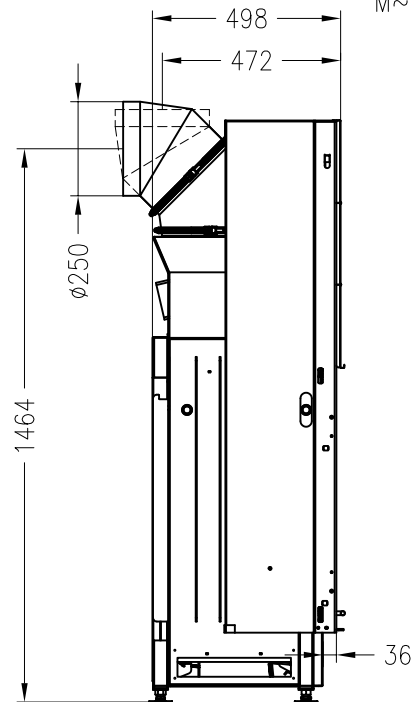

Fireplace insert Varia 1V-100h-4S

elevating door

Linear 4S

as at: 05/2014

front view
M~1:20

side view
M~1:20

horizontal section
M~1:10

All representations and drawings are protected by applicable copyright laws.
Utilisation or publication, including individual details, only with our written approval.
Technical data subject to change. Errors and omissions excepted.

Fireplace insert Varia 1V-100h

elevating door

Prestige
as at: 05/2014

front view
M~1:20

side view
M~1:20

horizontal section
M~1:10

All representations and drawings are protected by applicable copyright laws.
Utilisation or publication, including individual details, only with our written approval.
Technical data subject to change. Errors and omissions excepted.