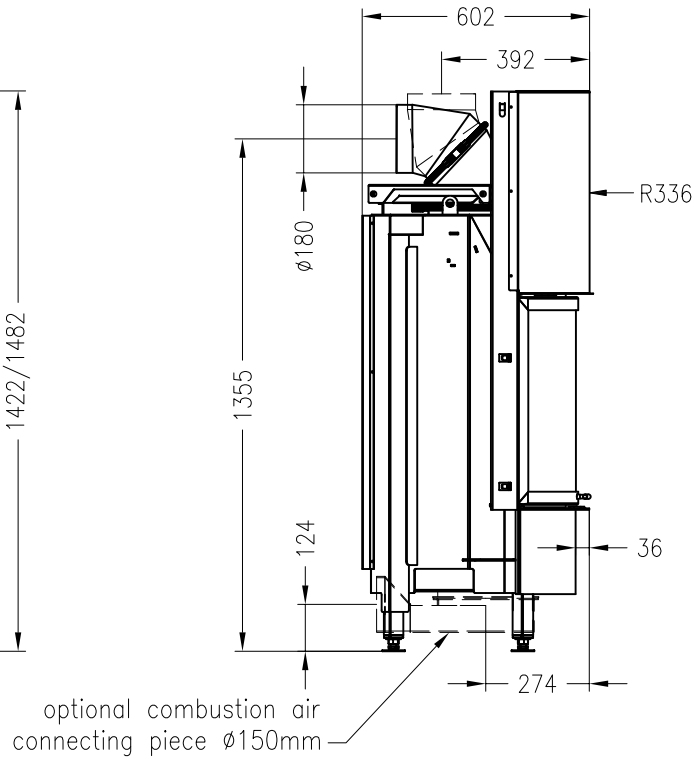

Fireplace insert Speedy MRh

elevating door

Prestige
as at: 07/2012

front view
M~1:20

side view
M~1:20

horizontal section
M~1:10

All representations and drawings are protected by applicable copyright laws.
Utilisation or publication, including individual details, only with our written approval.
Technical data subject to change. Errors and omissions excepted.