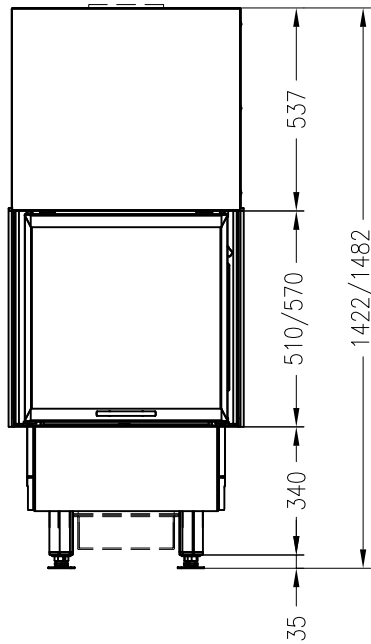

Fireplace insert Speedy MRh

elevating door

Prestige
as at: 07/2012

front view
M~1:20

side view
M~1:20

horizontal section
M~1:10

All representations and drawings are protected by applicable copyright laws.
Utilisation or publication, including individual details, only with our written approval.
Technical data subject to change. Errors and omissions excepted.