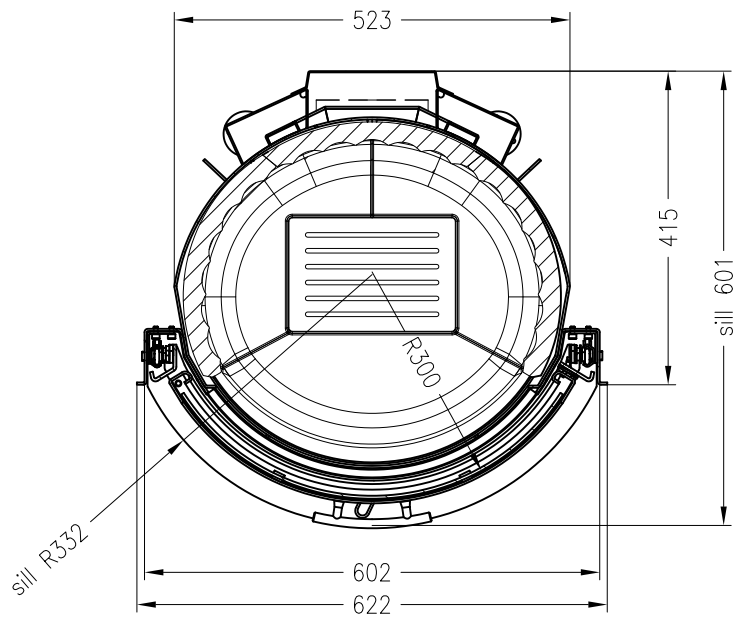

Fireplace insert Speedy MRh

elevating door

Prestige
as at: 07/2012

front view
M~1:20

side view
M~1:20

horizontal section
M~1:10

All representations and drawings are protected by applicable copyright laws.
Utilisation or publication, including individual details, only with our written approval.
Technical data subject to change. Errors and omissions excepted.