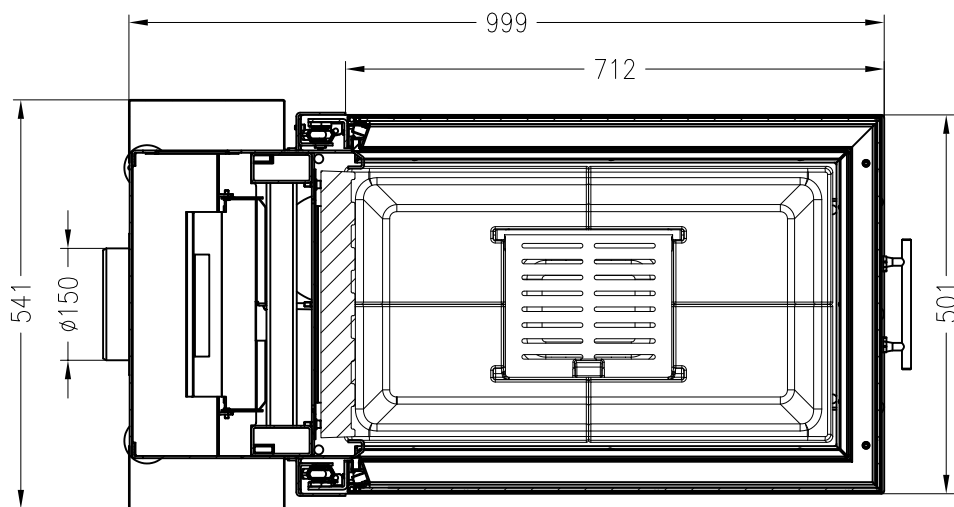

# Fireplace insert Arte U-70h-4S 2015 (glass 3 pieces) elevating door

Linear 4S  
as at: 02/2015

front view  
M~1:20

side view  
M~1:20

horizontal section,  
rotated 90°  
M~1:10

All representations and drawings are protected by applicable copyright laws.  
Utilisation or publication, including individual details, only with our written approval.  
Technical data subject to change. Errors and omissions excepted.