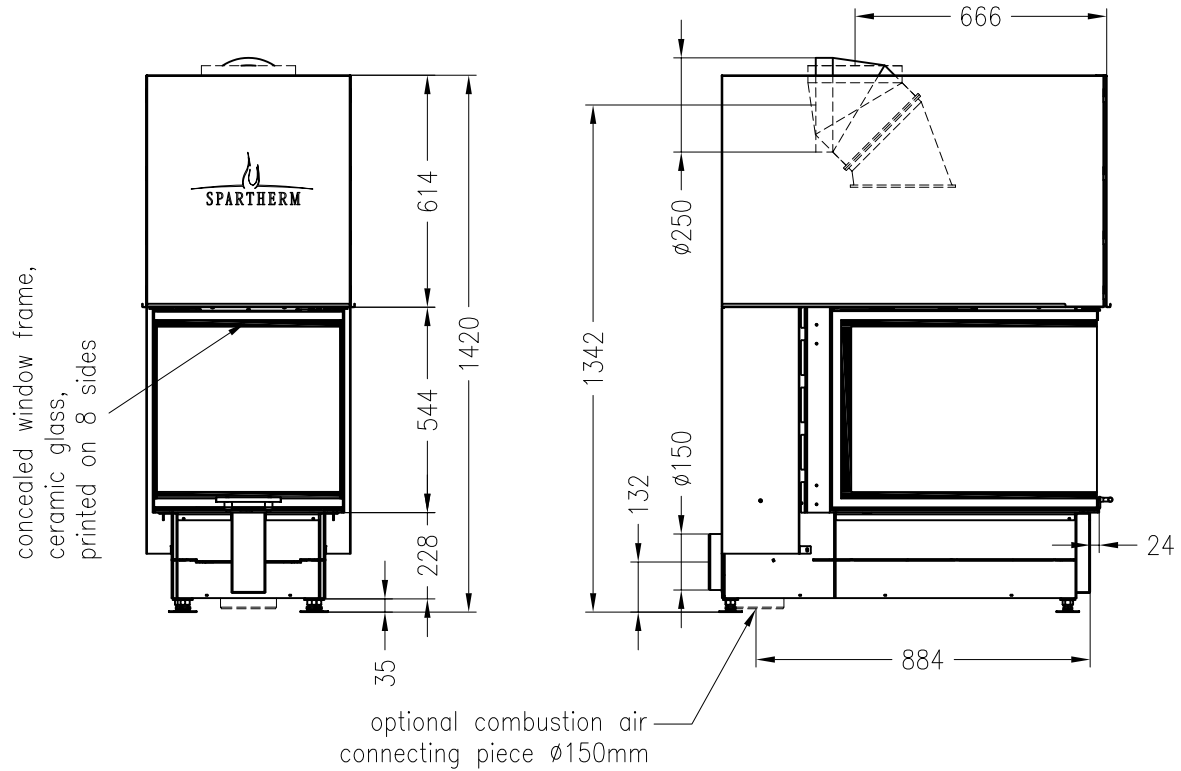

# Fireplace insert Arte U-70h-4S 2015 (glass 3 pieces) elevating door

Linear 4S  
as at: 02/2015

front view  
M~1:20

side view  
M~1:20

horizontal section,  
rotated 90°  
M~1:10

All representations and drawings are protected by applicable copyright laws.  
Utilisation or publication, including individual details, only with our written approval.  
Technical data subject to change. Errors and omissions excepted.