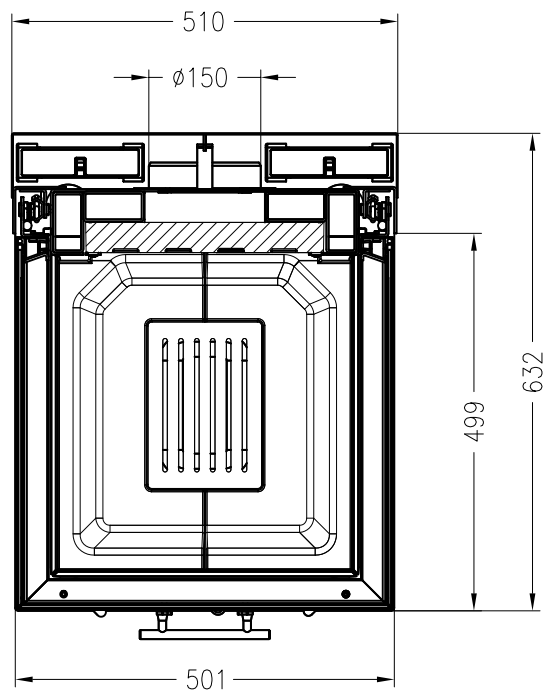

Fireplace insert Arte U-50h-4S (glass 3 pieces)
elevating door

Linear 4S
as at: 11/2010

front view
M~1:20

side view
M~1:20

horizontal section
M~1:10

All representations and drawings are protected by applicable copyright laws.
Utilisation or publication, including individual details, only with our written approval.
Technical data subject to change. Errors and omissions excepted.