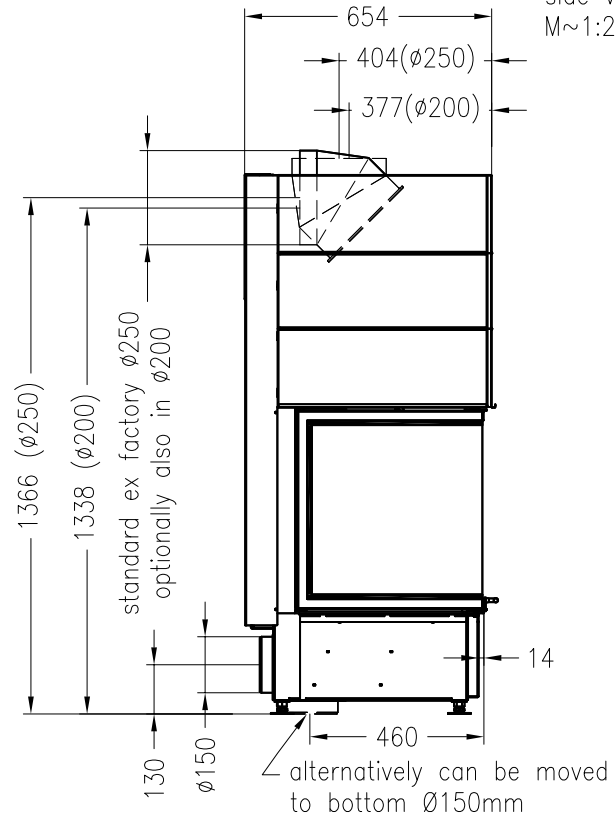

Fireplace insert Arte U-50h-4S (glass 3 pieces)
elevating door

Linear 4S
as at: 11/2010

front view
M~1:20

side view
M~1:20

horizontal section
M~1:10

All representations and drawings are protected by applicable copyright laws.
Utilisation or publication, including individual details, only with our written approval.
Technical data subject to change. Errors and omissions excepted.