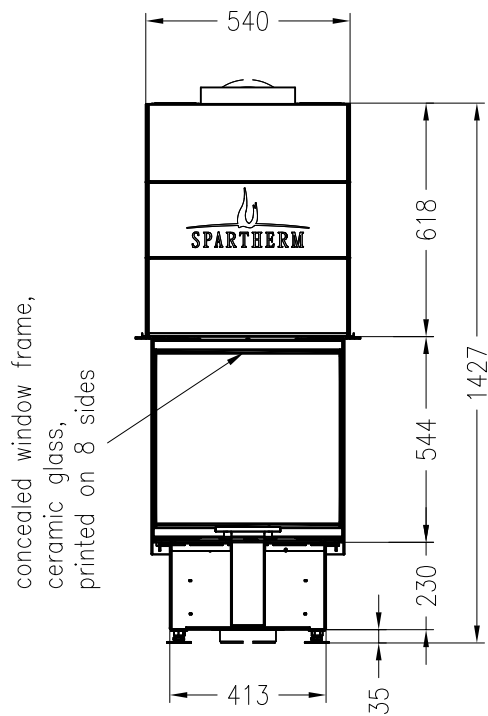

Fireplace insert Arte U-50h-4S (glass 3 pieces)
elevating door

Linear 4S
as at: 11/2010

front view
M~1:20

side view
M~1:20

horizontal section
M~1:10

All representations and drawings are protected by applicable copyright laws.
Utilisation or publication, including individual details, only with our written approval.
Technical data subject to change. Errors and omissions excepted.