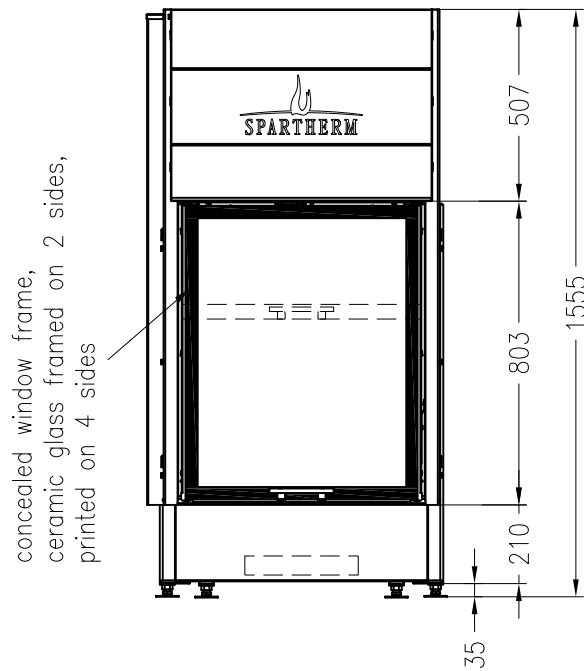

# Fireplace insert Arte Bh-4S

elevating door

## Linear 4S

as at: 11/2010

front view  
M~1:20

side view  
M~1:20

horizontal section  
M~1:10

All representations and drawings are protected by applicable copyright laws.  
Utilisation or publication, including individual details, only with our written approval.  
Technical data subject to change. Errors and omissions excepted.

## Linear 3S

as at: 11/2010

front view

M~1:20

concealed window frame,  
ceramic glass, framed,  
printed on 3 sides

side view

M~1:20

horizontal section