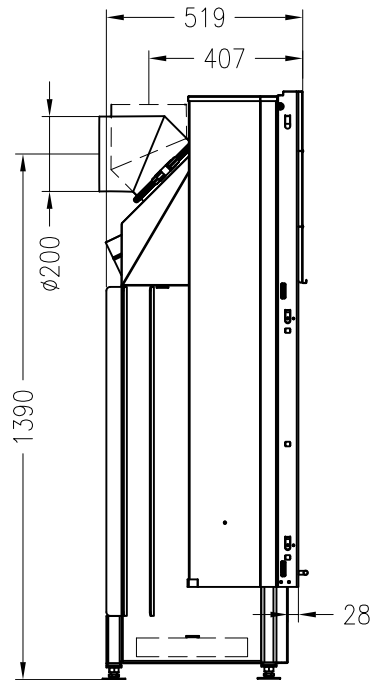

# Fireplace insert Arte Bh-4S

elevating door

## Linear 4S

as at: 11/2010

front view  
M~1:20

side view  
M~1:20

horizontal section  
M~1:10

All representations and drawings are protected by applicable copyright laws.  
Utilisation or publication, including individual details, only with our written approval.  
Technical data subject to change. Errors and omissions excepted.

## Linear 3S

as at: 11/2010

front view

M~1:20

concealed window frame,  
ceramic glass, framed,  
printed on 3 sides

side view

M~1:20

horizontal section