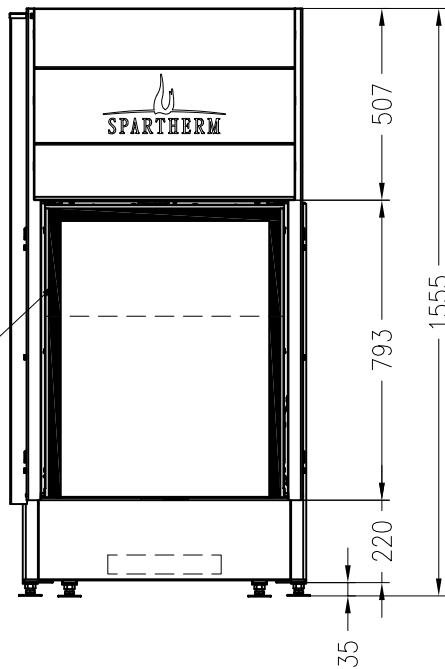

## Linear 4S

as at: 11/2010

front view  
M~1:20

side view  
M~1:20

horizontal section  
M~1:10

All representations and drawings are protected by applicable copyright laws.  
Utilisation or publication, including individual details, only with our written approval.  
Technical data subject to change. Errors and omissions excepted.

# Fireplace insert Arte Bh-3S

elevating door

## Linear 3S

as at: 11/2010

front view

M~1:20

concealed window frame,  
ceramic glass, framed,  
printed on 3 sides

side view

M~1:20

horizontal section