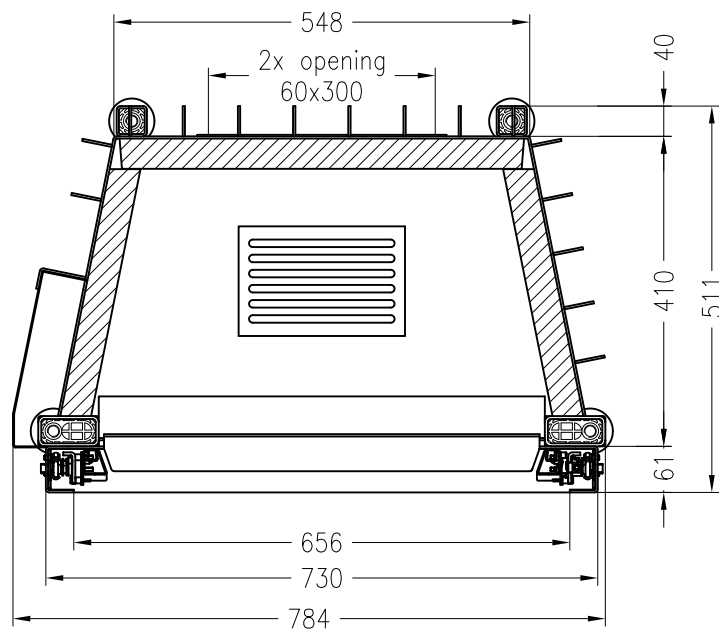

horizontal section

M~1:10