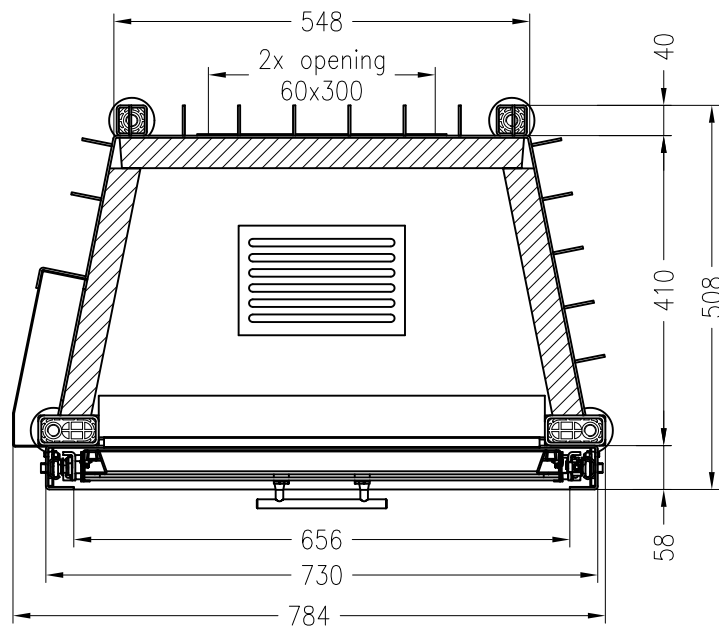

## Linear 4S

as at: 11/2010

front view  
M~1:20

side view  
M~1:20

horizontal section  
M~1:10

All representations and drawings are protected by applicable copyright laws.  
Utilisation or publication, including individual details, only with our written approval.  
Technical data subject to change. Errors and omissions excepted.

# Fireplace insert Arte Bh-3S

elevating door

## Linear 3S

as at: 11/2010

front view

M~1:20

concealed window frame,  
ceramic glass, framed,  
printed on 3 sides

side view

M~1:20

horizontal section