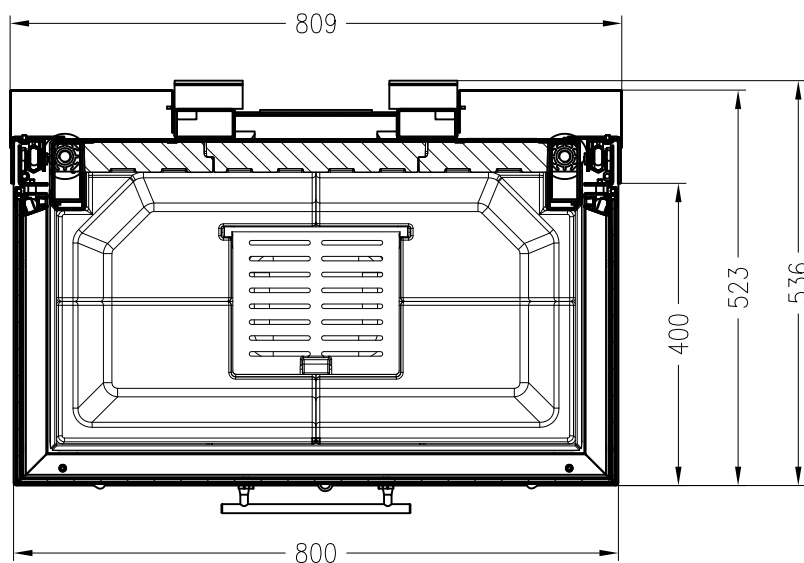

Fireplace insert Arte 3RL-80h-4S 2015 (glass 3 pieces.)
 elevating door

Linear 4S
 as at: 02/2015

front view
 M~1:20

side view
 M~1:20

horizontal section
 M~1:10

All representations and drawings are protected by applicable copyright laws.
 Utilisation or publication, including individual details, only with our written approval.
 Technical data subject to change. Errors and omissions excepted.