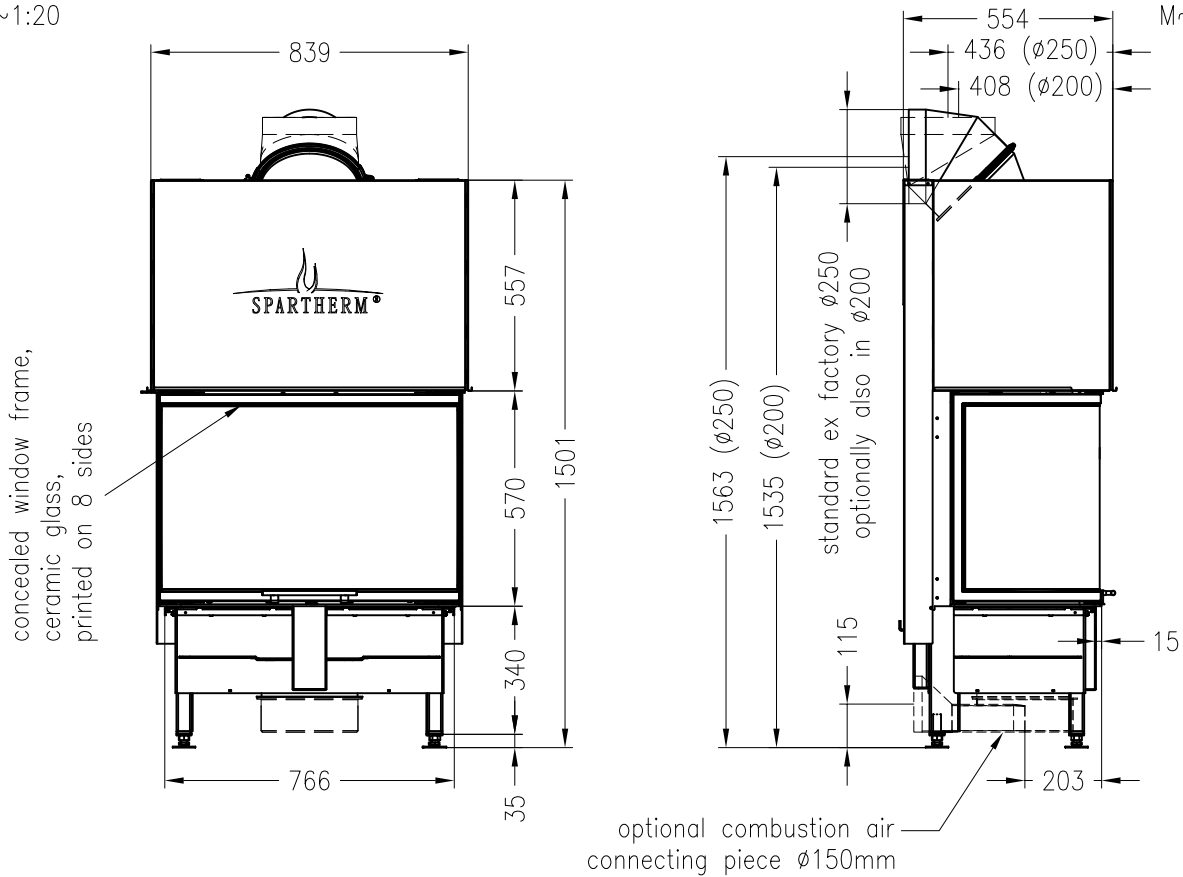

Fireplace insert Arte 3RL-80h-4S 2015 (glass 3 pieces.)
 elevating door

Linear 4S
 as at: 02/2015

front view
 M~1:20

side view
 M~1:20

horizontal section
 M~1:10

All representations and drawings are protected by applicable copyright laws.
 Utilisation or publication, including individual details, only with our written approval.
 Technical data subject to change. Errors and omissions excepted.