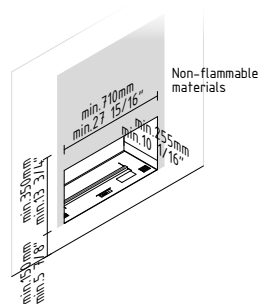

PrimeFire PushButtonFireplaces

PrimeFire

*Fire technology with an easy assembly
Real fire at the push of a button*

FEATURES:

- BEV* Technology
- No smell / no ash / no smoke
- Optional remote control
- Advanced safety sensors
- Automatic shutdown in case of errors
- Child Lock
- Advanced microprocessor
- Diode display
- Control panel
- Intuitive control
- 2 levels of flame height
- Easy installation
- Possibility of joining modules
- No additional installation
- No additional ventilation required
- No chimney required
- Electrical connection required
- For indoor use
- Eco-friendly
- Automatic fuel pump
- TÜV Certified

TECHNICAL DATA:

Capacity: 2,75 L / [US] 0,7 gal / [UK] 0,6 gal

Burning time: ~5 h

Heat output: 4,0 kW / 13648 BTU

Net weight: 11 kg / 24 lbs

Air circulation: min. 1/h

Minimum room size:
please contact our Project Department for details

Power supply: 230 V / 115 V

Finish:

TOP: black powder coated steel,

CASING: galvanized steel

INSTALLATION:

www.PLANIKAfires.com