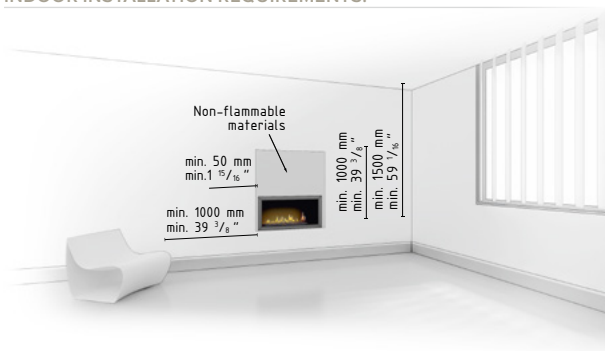

INDOOR INSTALLATION REQUIREMENTS:

download PRODUCT INSTRUCTION