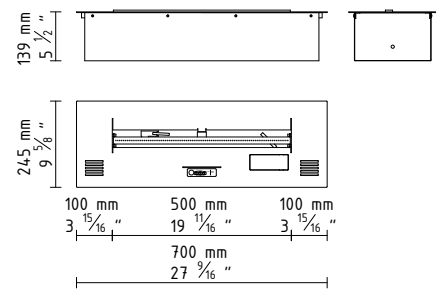

PrimeFire PushButtonFireplaces

PrimeFire

*Fire technology with an easy assembly
Real fire at the push of a button*

FEATURES:

- BEV* Technology
- No smell / no ash / no smoke
- Optional remote control
- Advanced safety sensors
- Automatic shutdown in case of errors
- Child Lock
- Advanced microprocessor
- Diode display
- Control panel
- Intuitive control
- 2 levels of flame height
- Easy installation
- Possibility of joining modules
- No additional installation
- No additional ventilation required
- No chimney required
- Electrical connection required
- For indoor use
- Eco-friendly
- Automatic fuel pump
- TÜV Certified

TECHNICAL DATA:

Capacity: 2,75 L / [US] 0,7 gal / [UK] 0,6 gal

Burning time: ~5 h

Heat output: 4,0 kW / 13648 BTU

Net weight: 11 kg / 24 lbs

Air circulation: min. 1/h

Minimum room size:
please contact our Project Department for details

Power supply: 230 V / 115 V

Finish:

TOP: black powder coated steel,

CASING: galvanized steel

INSTALLATION:

www.PLANIKAfires.com

DIMENSIONS:

INDOOR INSTALLATION REQUIREMENTS:

download PRODUCT INSTRUCTION