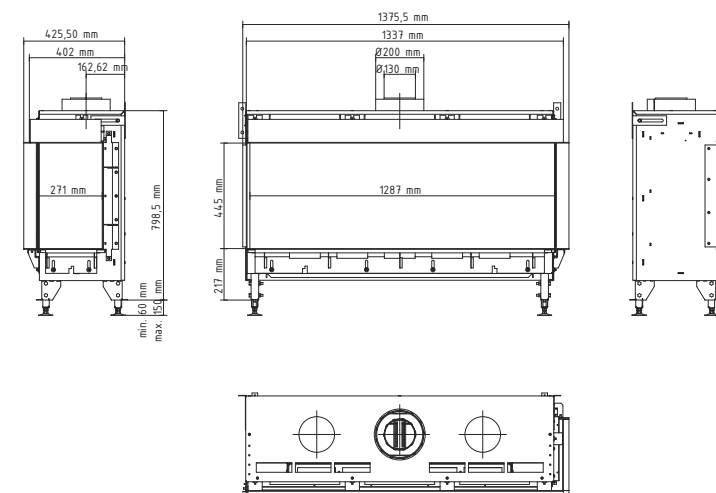

Valentino INDOOR GAS FIREPLACE

Valentino 1300 FR

With the open corner fire you can create an eye catching feature

FEATURES

- Linear-shape burner
- 15 levels of flame height
- LPG or Natural Gas powered
- Safety sensors
- Child lock
- Thermostat
- Eco flow mode
- Module division mode
- Anti - reflective glass
- Remote control
- Smart Home System compatible
- Heat inflector
- Heat efficiency
- Regulated supports
- Automatic ignition
- CE Certified

SPECIFICATION

| FUEL OPTION | | G20 (NATURAL GAS) | G31 (LPG) |
|---------------------|------|-------------------------|------------|
| Fire view | - | Front & Right | |
| Nominal heat output | kW | 8,5 | 7,4 |
| Gas consumption | kg/h | - | 0,20*-0,78 |
| Gas consumption | m³/h | 0,29*-1,20 | - |
| Flue system | mm | concentric flue 200/130 | |
| Glazing | - | anti-reflective glass | |
| Interior finish | - | black matt | |
| Control | - | remote control & SHS | |
| Combustion system | - | closed | |
| Power supply | V | 230 | |
| Built-in depth | mm | 425,5 + 50** | |
| Fire view width | mm | 1287 | |
| Fire view height | mm | 445 | |

* only middle section switched on at the lowest level

**the minimum space between a wall and the device

DIMENSIONS

AVAILABLE DECORATIVE ACCESSORIES

OPTIONAL