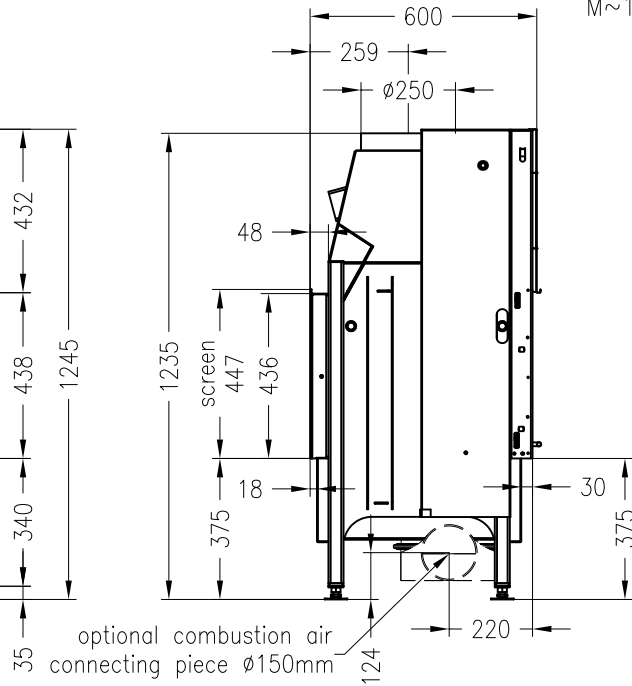

Fireplace insert Varia A-FDh-4S

elevating door

Linear 4S

as at: 07/2012

front view
M~1:20

side view
M~1:20

horizontal section
M~1:10

All representations and drawings are protected by applicable copyright laws.
Utilisation or publication, including individual details, only with our written approval.
Technical data subject to change. Errors and omissions excepted.

Fireplace insert Varia A-FDh-3S

elevating door

Linear 3S

as at: 07/2012

front view
M~1:20

side view
M~1:20

horizontal section
M~1:10

All representations and drawings are protected by applicable copyright laws.
Utilisation or publication, including individual details, only with our written approval.
Technical data subject to change. Errors and omissions excepted.