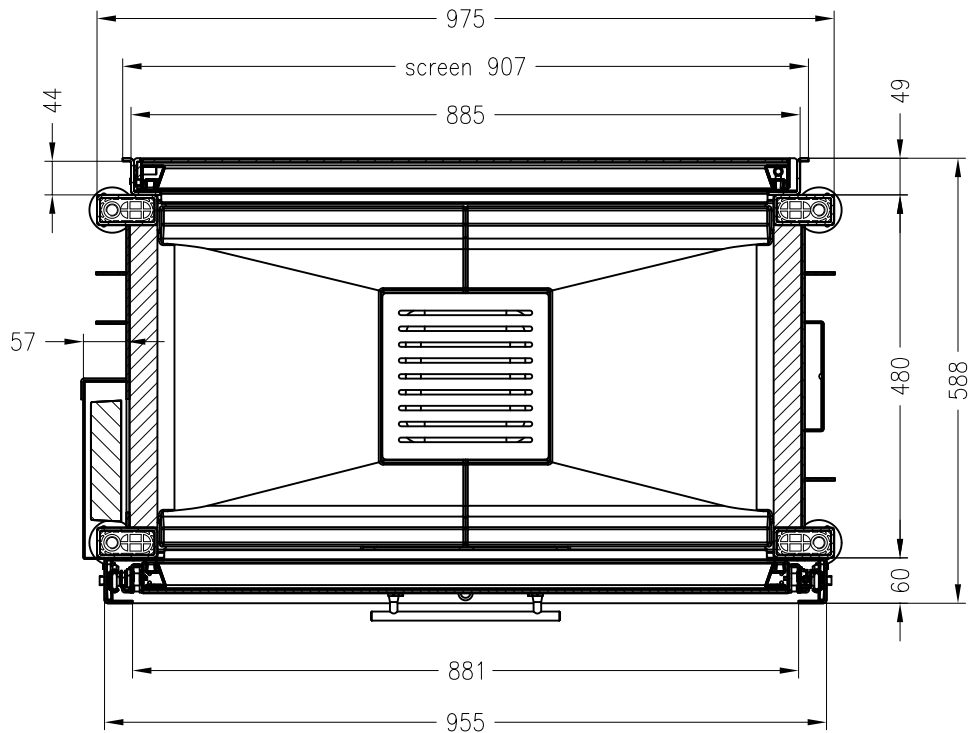

Fireplace insert Varia A-FDh-4S

elevating door

Linear 4S

as at: 07/2012

front view
M~1:20

side view
M~1:20

horizontal section
M~1:10

All representations and drawings are protected by applicable copyright laws.
Utilisation or publication, including individual details, only with our written approval.
Technical data subject to change. Errors and omissions excepted.

Fireplace insert Varia A-FDh-3S

elevating door

Linear 3S

as at: 07/2012

front view
M~1:20

side view
M~1:20

horizontal section
M~1:10

All representations and drawings are protected by applicable copyright laws.
Utilisation or publication, including individual details, only with our written approval.
Technical data subject to change. Errors and omissions excepted.