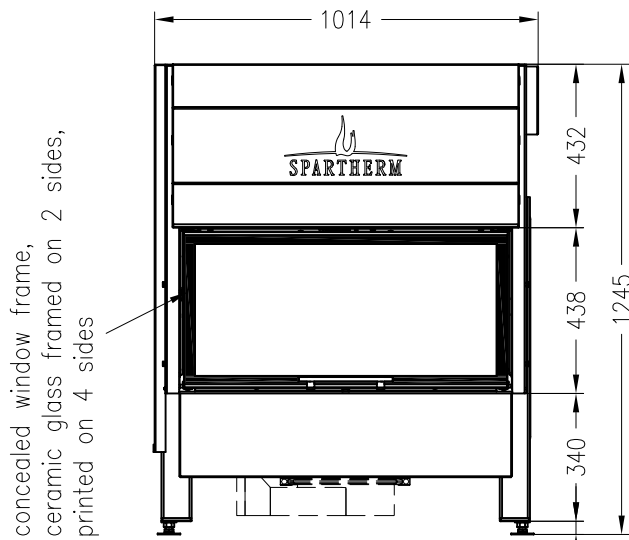

Fireplace insert Varia A-FDh-4S

elevating door

Linear 4S

as at: 07/2012

front view
M~1:20

side view
M~1:20

horizontal section
M~1:10

All representations and drawings are protected by applicable copyright laws.
Utilisation or publication, including individual details, only with our written approval.
Technical data subject to change. Errors and omissions excepted.

Fireplace insert Varia A-FDh-3S

elevating door

Linear 3S

as at: 07/2012

front view
M~1:20

side view
M~1:20

horizontal section
M~1:10

All representations and drawings are protected by applicable copyright laws.
Utilisation or publication, including individual details, only with our written approval.
Technical data subject to change. Errors and omissions excepted.