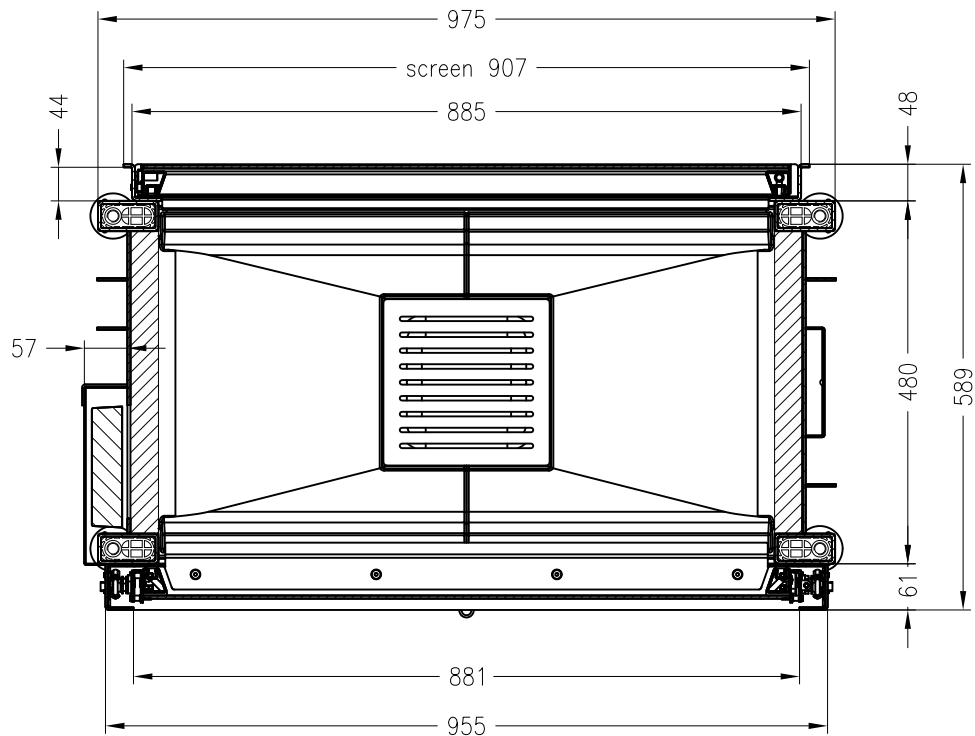

Fireplace insert Varia A-FDh-4S

elevating door

Linear 4S

as at: 07/2012

front view
M~1:20

side view
M~1:20

horizontal section
M~1:10

All representations and drawings are protected by applicable copyright laws.
Utilisation or publication, including individual details, only with our written approval.
Technical data subject to change. Errors and omissions excepted.

Fireplace insert Varia A-FDh-3S

elevating door

Linear 3S

as at: 07/2012

front view
M~1:20

side view
M~1:20

horizontal section
M~1:10

All representations and drawings are protected by applicable copyright laws.
Utilisation or publication, including individual details, only with our written approval.
Technical data subject to change. Errors and omissions excepted.