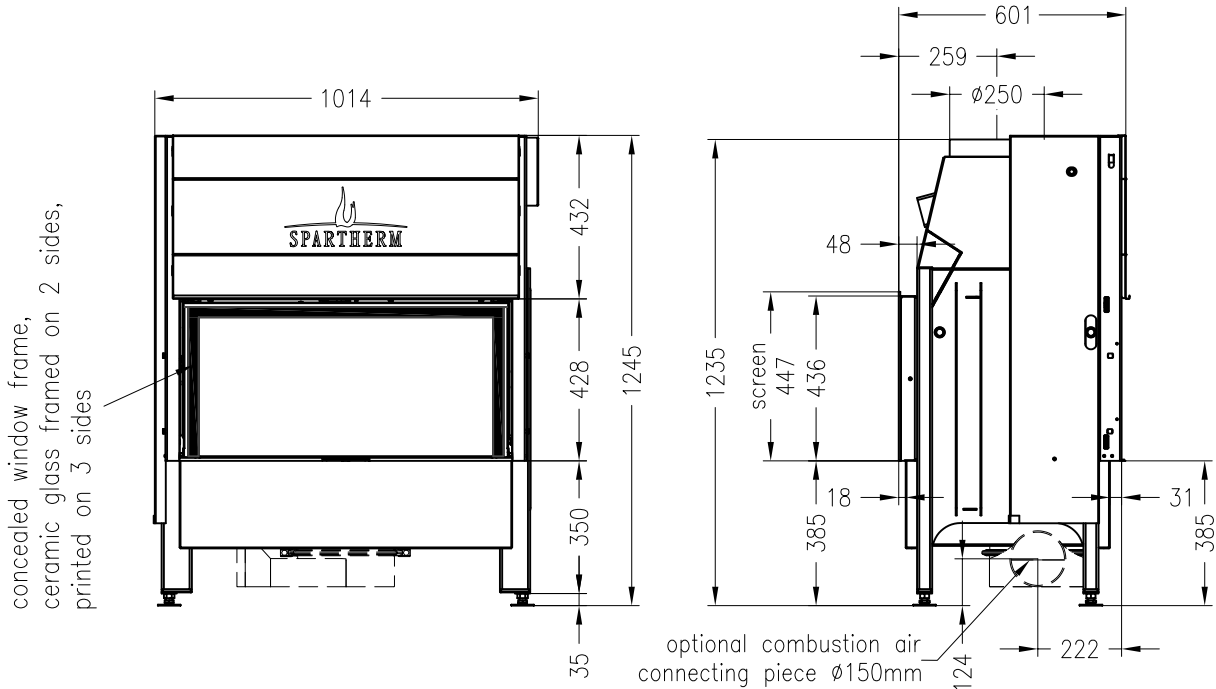

Fireplace insert Varia A-FDh-4S

elevating door

Linear 4S

as at: 07/2012

front view
M~1:20

side view
M~1:20

horizontal section
M~1:10

All representations and drawings are protected by applicable copyright laws.
Utilisation or publication, including individual details, only with our written approval.
Technical data subject to change. Errors and omissions excepted.

Fireplace insert Varia A-FDh-3S

elevating door

Linear 3S

as at: 07/2012

front view
M~1:20

side view
M~1:20

horizontal section
M~1:10

All representations and drawings are protected by applicable copyright laws.
Utilisation or publication, including individual details, only with our written approval.
Technical data subject to change. Errors and omissions excepted.