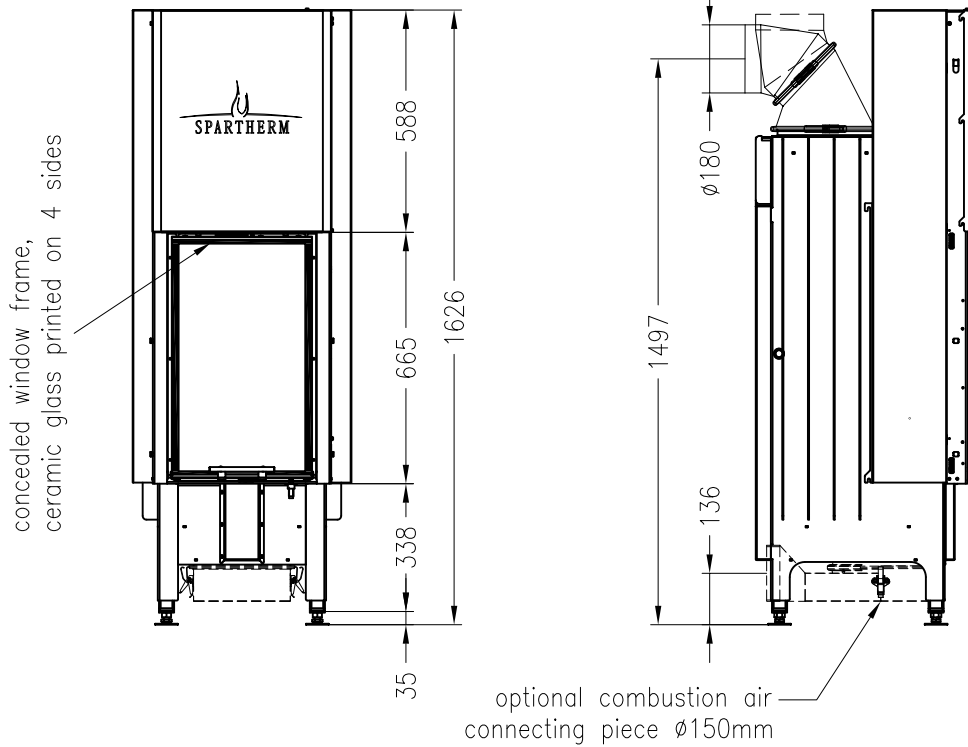

Fireplace insert Arte 1Vh-66-4S-2

elevating door

Linear 2

as at: 02/2015

front view
M~1:20

side view
M~1:20

horizontal section
M~1:10

All representations and drawings are protected by applicable copyright laws.
Utilisation or publication, including individual details, only with our written approval.
Technical data subject to change. Errors and omissions excepted.