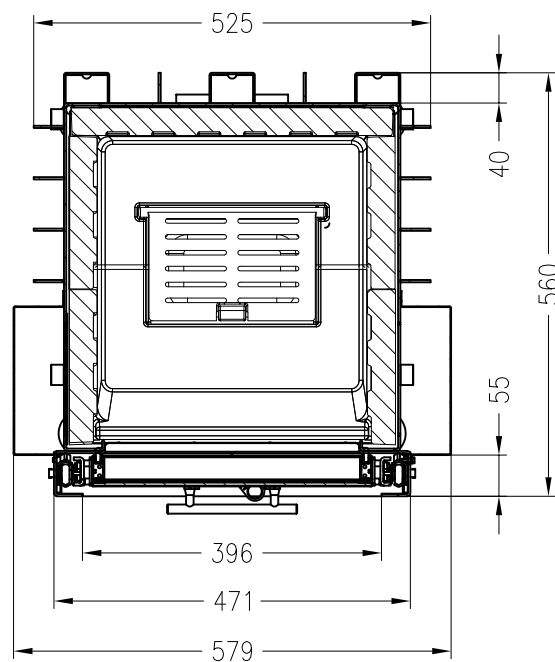

Fireplace insert Arte 1Vh-66-4S-2

elevating door

Linear 2

as at: 02/2015

front view
M~1:20

side view
M~1:20

horizontal section
M~1:10

All representations and drawings are protected by applicable copyright laws.
Utilisation or publication, including individual details, only with our written approval.
Technical data subject to change. Errors and omissions excepted.